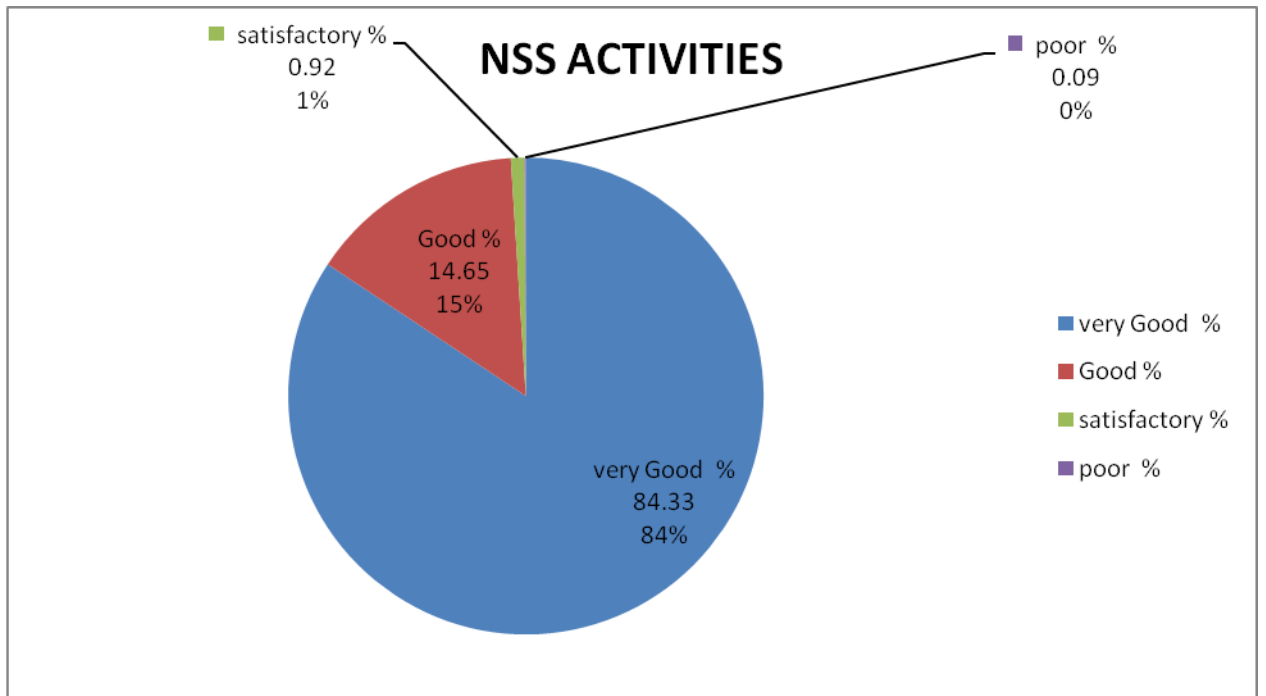

PRINCIPAL
KRISHNA CHAITANYA INSTITUTE
OF TECHNOLOGY & SCIENCES
Devarajugattu (Village)
Peddaraveedu Mdl, Prakasam Dt, A.P.