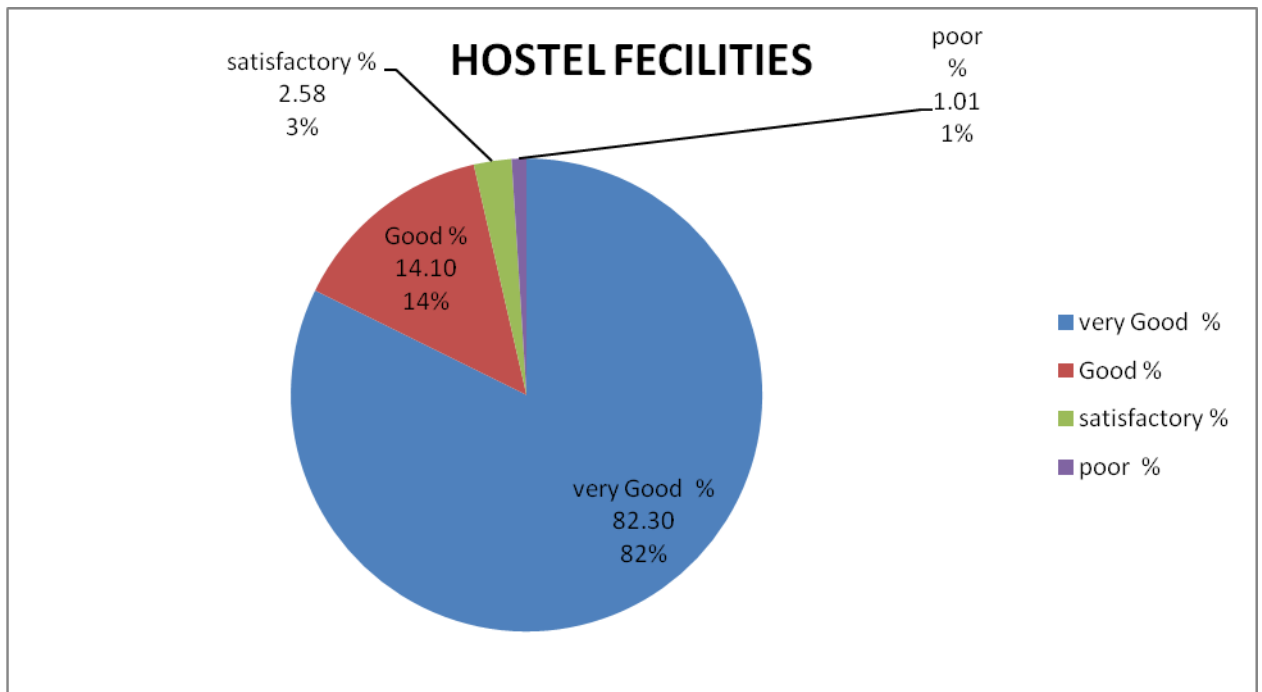

PRINCIPAL
KRISHNA CHAITANYA INSTITUTE
OF TECHNOLOGY & SCIENCES
Devarajugattu (Village)
Peddaraveedu Mdl, Prakasam Dt, A.P.