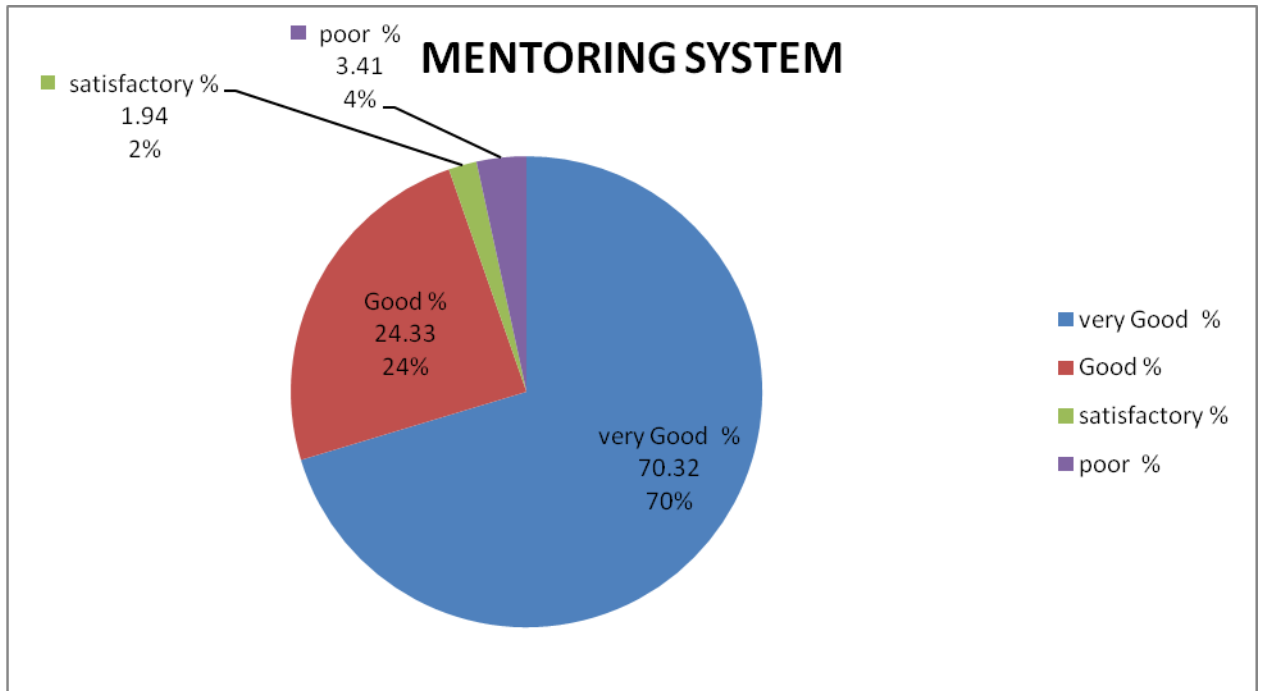

PRINCIPAL
KRISHNA CHAITANYA INSTITUTE
OF TECHNOLOGY & SCIENCES
Devarajugattu (Village)
Peddaraveedu Mdl, Prakasam Dt, A.P.