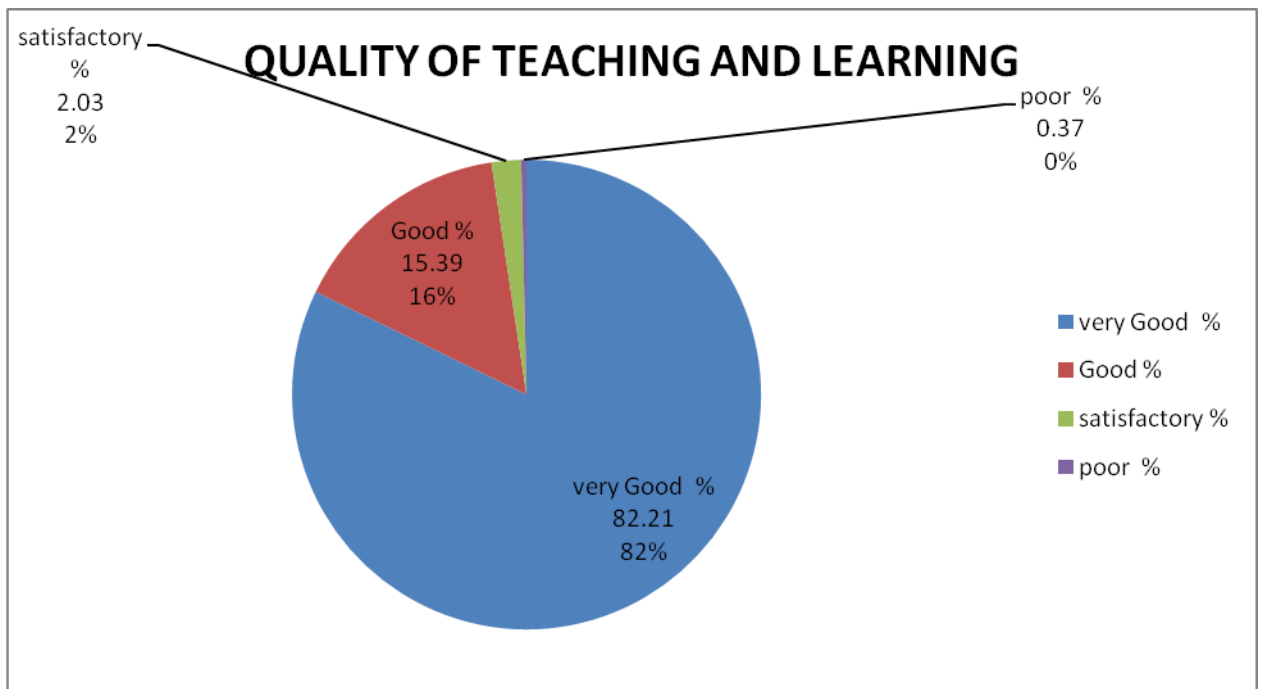

PRINCIPAL
KRISHNA CHAITANYA INSTITUTE
OF TECHNOLOGY & SCIENCES
Devarajugattu (Village)
Peddaraveedu Mdl, Prakasam Dt, A.P.