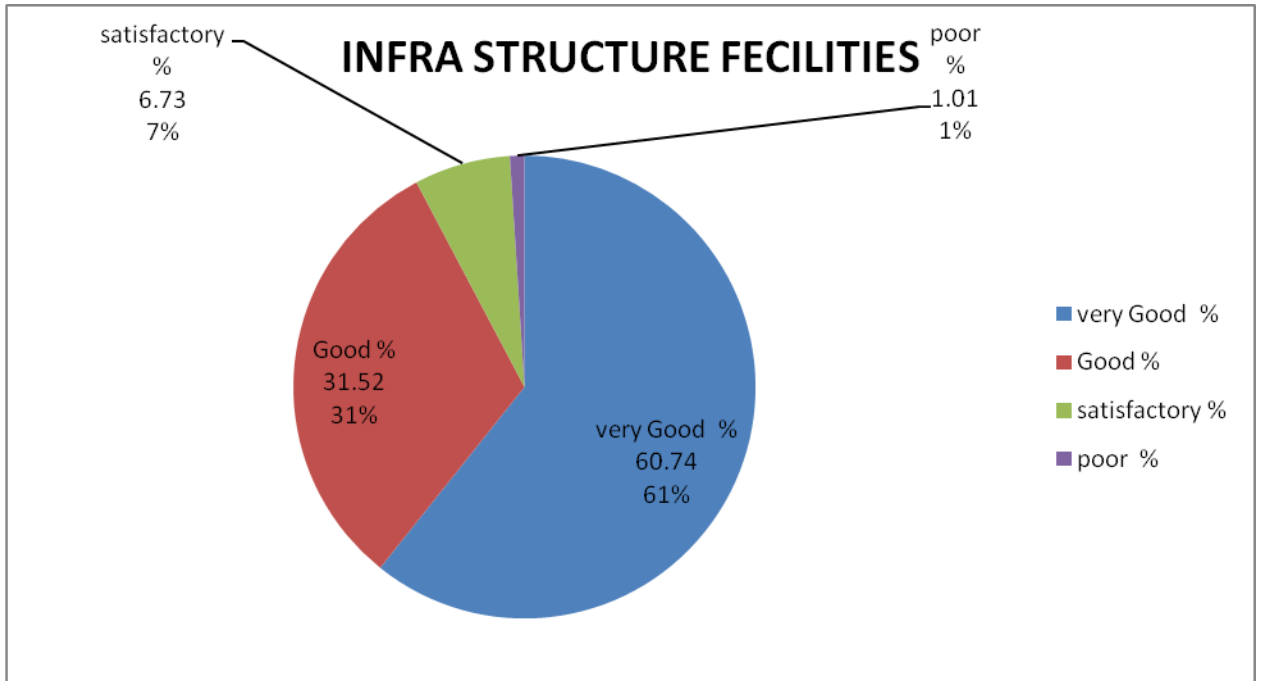

PRINCIPAL
KRISHNA CHAITANYA INSTITUTE
OF TECHNOLOGY & SCIENCES
Devarajugattu (Village)
Peddaraveedu Mdl, Prakasam Dt, A.P.