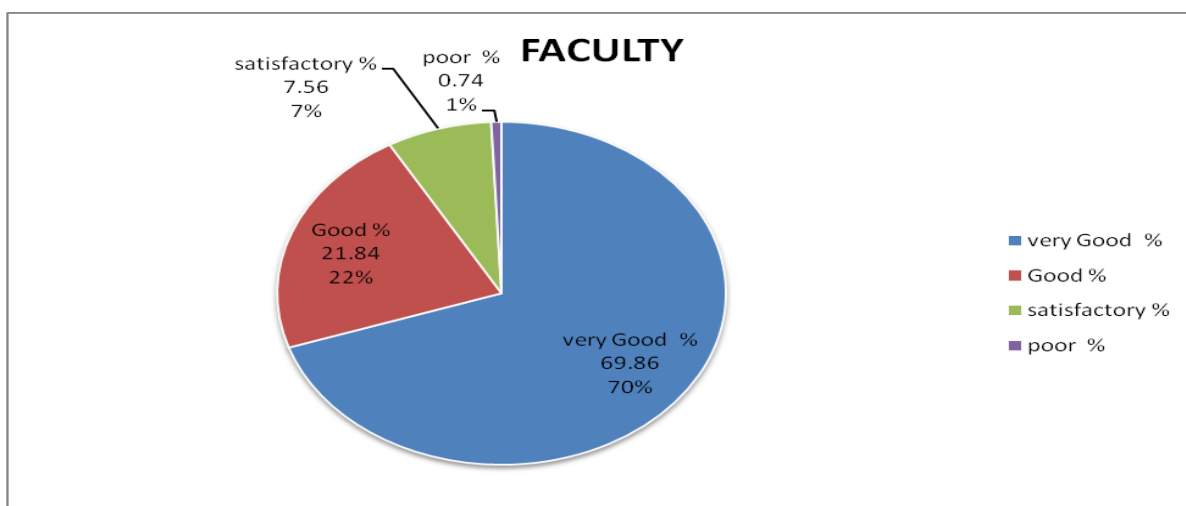

KRISHNACHAITANYA INSTITUTE OF TECHNOLOGY & SCIENCES

Devarajugattu - Post, **MARKAPUR**, Peddaraveedu - Mandal, Prakasam Dist. - 523 320.

(Approved by A.I.C.T.E., New Delhi, & Affiliated to JNTUK, Kakinada)

Dr. V. KRISHNA REDDY

B.Tech., M.Tech., Ph.D, LMISTE, LISHMT

PRINCIPAL

Mobile : 91530 19999

e-mail : principal@kits-anna.com

Web : www.kits-anna.com

Date :

Report on results and details of Students Satisfaction Survey (SSS)(2016-17)

Key Indicator - 2.7.1

Under Criterion II of Teaching – Learning and Evaluation Guidelines for Students

KCIT is conducting a Student Satisfaction Survey regarding Teaching – Learning and Evaluation, which will help to upgrade the quality in higher education. A student will have to respond to all the questions given in the following format with her/his sincere effort and thought. Her/his identity will not be revealed.

Instructions to fill the questionnaire

- All questions should be compulsorily attempted.
- Each question has Four responses, choose the most appropriate one.

The responses given by the students for the questionnaire provided to the students are given below

PRINCIPAL
KRISHNA CHAITANYA INSTITUTE
OF TECHNOLOGY & SCIENCES
Devarajugattu (Village)
Peddaraveedu Mdl, Prakasam Dt, A.P.