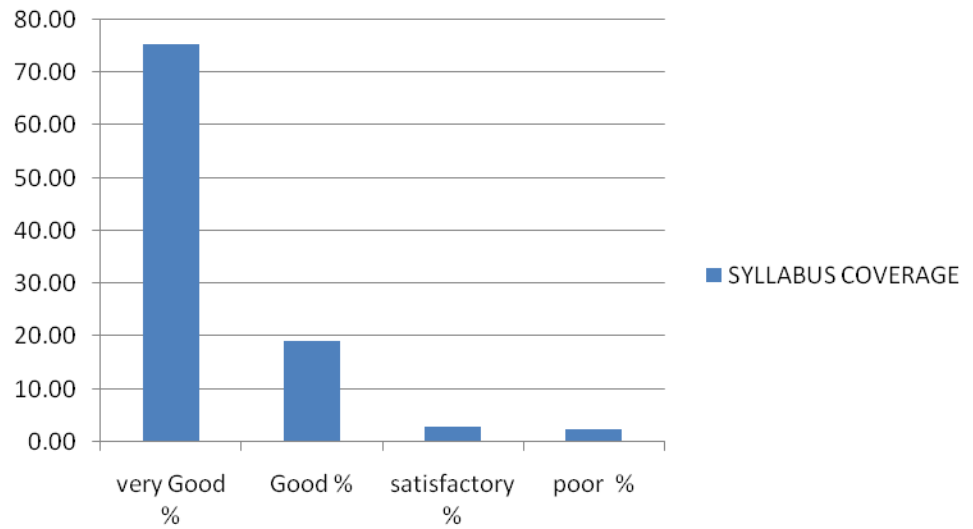

SYLLABUS COVERAGE