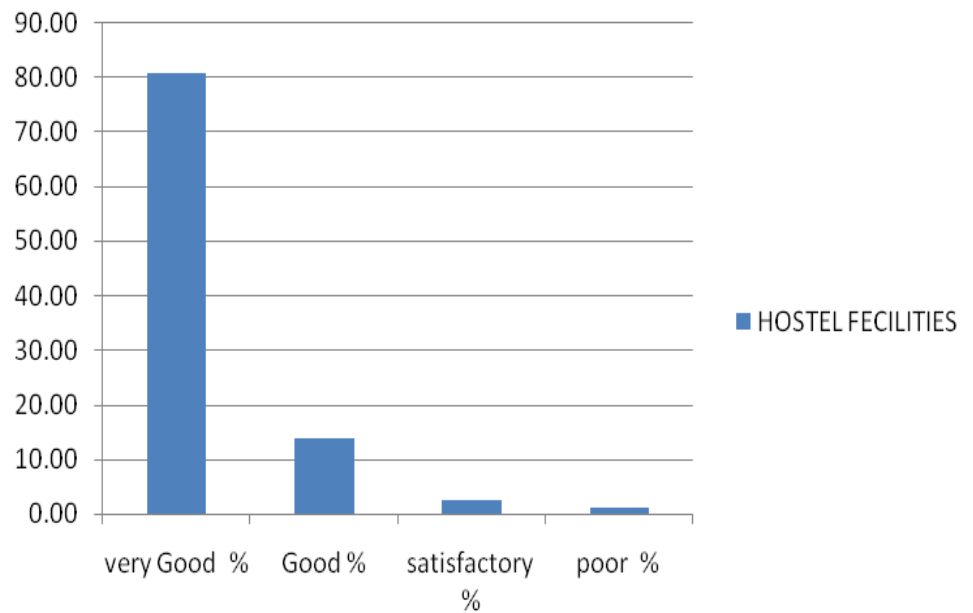

LIBRARY FACILITIES

In overall, 74.21% students strongly agree with the statement that the quality of teaching-learning process in the institute is very good.

PRINCIPAL
KRISHNA CHAITANYA INSTITUTE
OF TECHNOLOGY & SCIENCES
Devarajugattu (Village)
Peddaraveedu Mdl, Prakasam Dt, A.P.