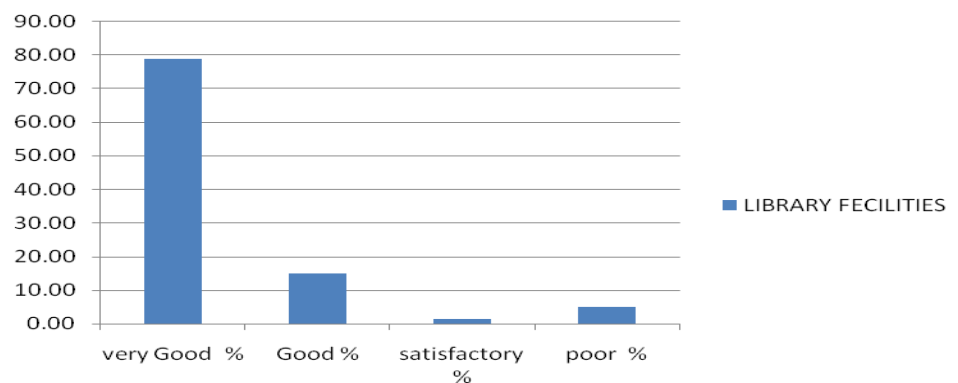

LIBRARY FACILITIES

In overall, 74.21% students strongly agree with the statement that the quality of teaching-learning process in the institute is very good.

PRINCIPAL
KRISHNA CHAITANYA INSTITUTE
OF TECHNOLOGY & SCIENCES
Devarajugattu (Village)
Peddaraveedu Mdl, Prakasam Dt, A.P.