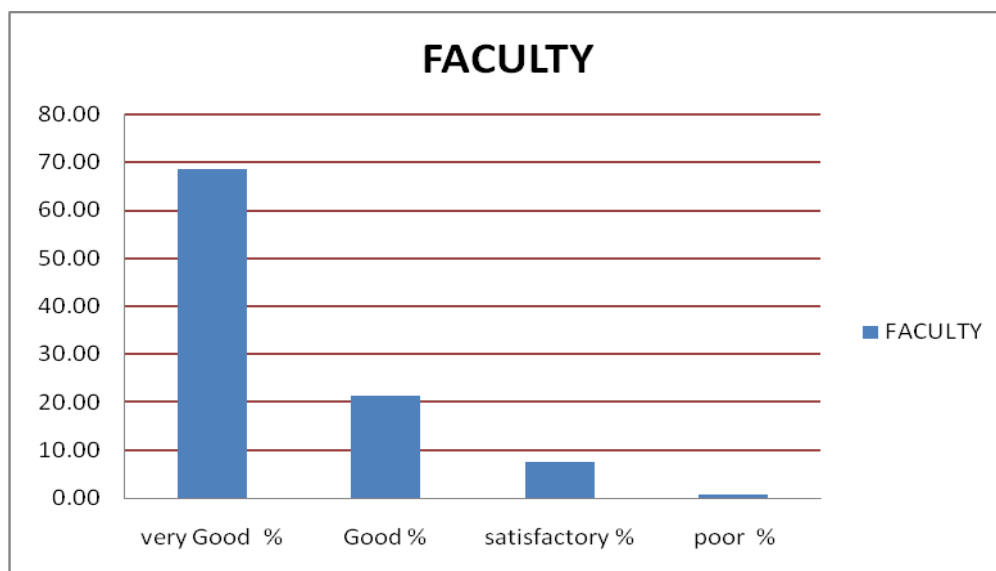

KRISHNACHAITANYA INSTITUTE OF TECHNOLOGY & SCIENCES

Devarajugattu - Post, **MARKAPUR**, Peddaraveedu - Mandal, Prakasam Dist. - 523 320.

(Approved by A.I.C.T.E., New Delhi, & Affiliated to JNTUK, Kakinada)

Dr. V. KRISHNA REDDY

B.Tech., M.Tech., Ph.D, LMISTE, LISHMT

PRINCIPAL

Mobile : 91530 19999

e-mail : principal@kits-anna.com

Web : www.kits-anna.com

Date :

Report on results and details of Students Satisfaction Survey (SSS) (2017-18)

Key Indicator - 2.7.1

Under Criterion II of Teaching – Learning and Evaluation Guidelines for Students

KCIT is conducting a Student Satisfaction Survey regarding Teaching – Learning and Evaluation, which will help to upgrade the quality in higher education. A student will have to respond to all the questions given in the following format with her/his sincere effort and thought. Her/his identity will not be revealed.

Instructions to fill the questionnaire

- All questions should be compulsorily attempted.
- Each question has Four responses, choose the most appropriate one.

The responses given by the students for the questionnaire provided to the students are given below

PRINCIPAL
KRISHNA CHAITANYA INSTITUTE
OF TECHNOLOGY & SCIENCES
Devarajugattu (Village)
Peddaraveedu Mdl, Prakasam Dt. A.P.