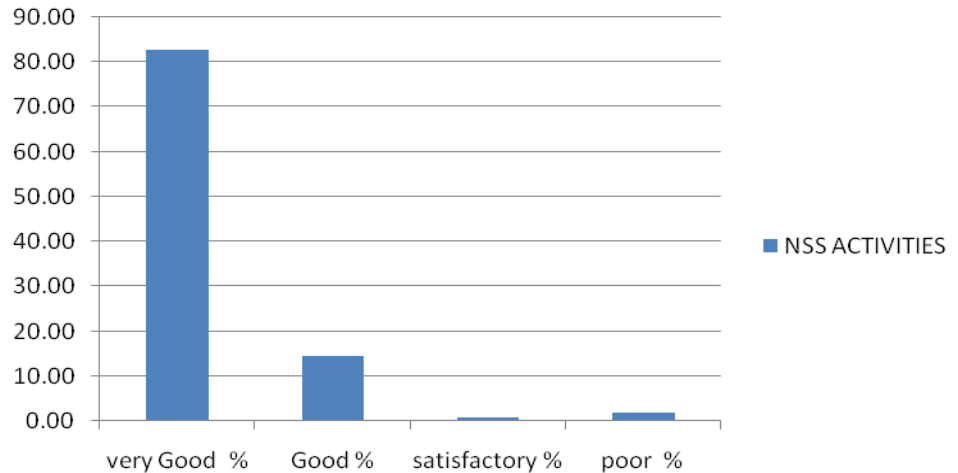

NSS ACTIVITIES