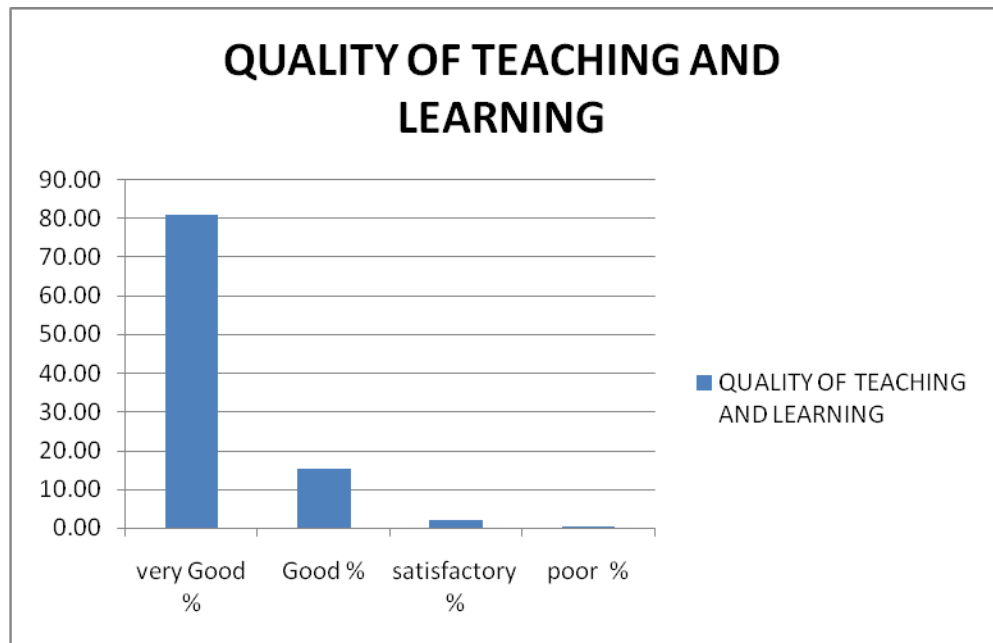

LIBRARY FACILITIES

In overall, 74.21% students strongly agree with the statement that the quality of teaching-learning process in the institute is very good.

PRINCIPAL
KRISHNA CHAITANYA INSTITUTE
OF TECHNOLOGY & SCIENCES
Devarajugattu (Village)
Peddaraveedu Mdl, Prakasam Dt, A.P.