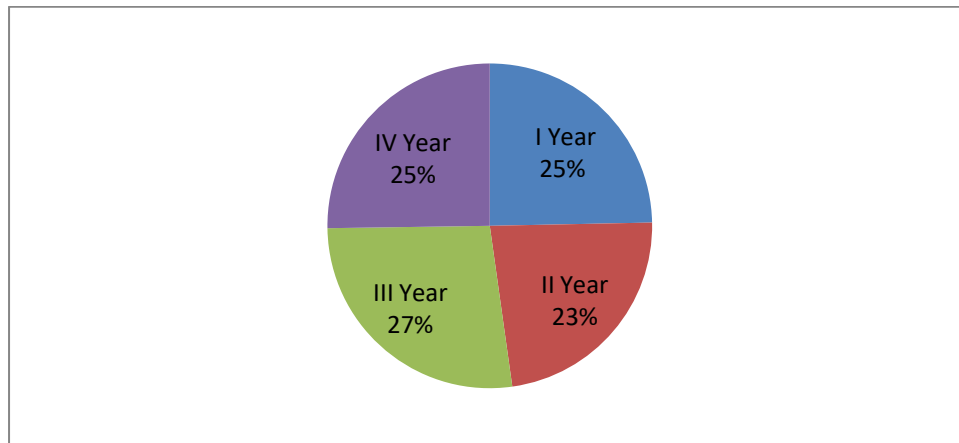

KRISHNA CHAITANYA INSTITUTE OF TECHNOLOGY & SCIENCES

Devarajugattu (Post), Peddaraveedu (Mandal), Prakasam Dist. - 523 320.

(Approved by A.I.C.T.E., New Delhi, & Affiliated to JNTUK, Kakinada)

NAAC ACCREDITED INSTITUTION

Student Satisfaction Survey : 2020-21

The student Satisfaction Survey was taken following the guidelines issued by NAAC.

Total Number of Students Participated in the Survey: 1082.

The Report of the Survey was given below.

Students participated in the Survey year wise