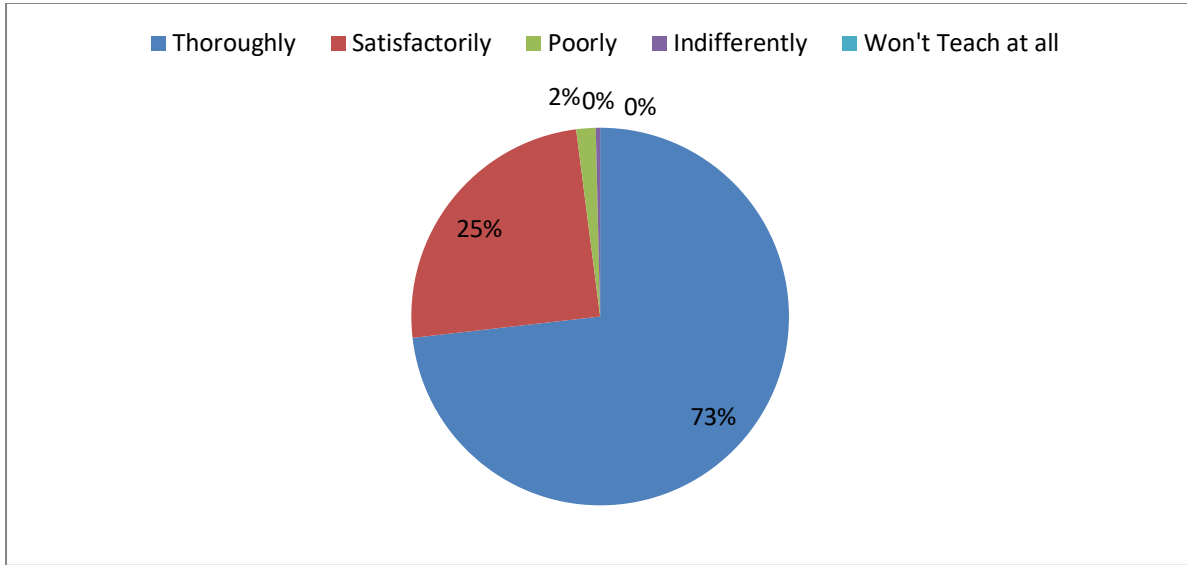

3. How well did the teachers prepare for the classes?