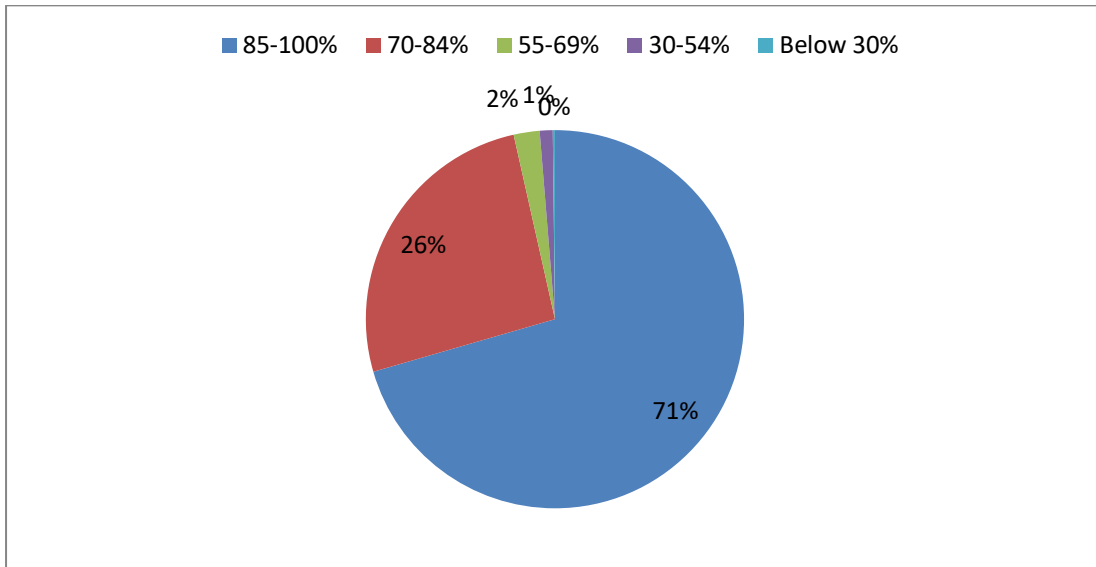

1. How much of the syllabus was covered in the class?