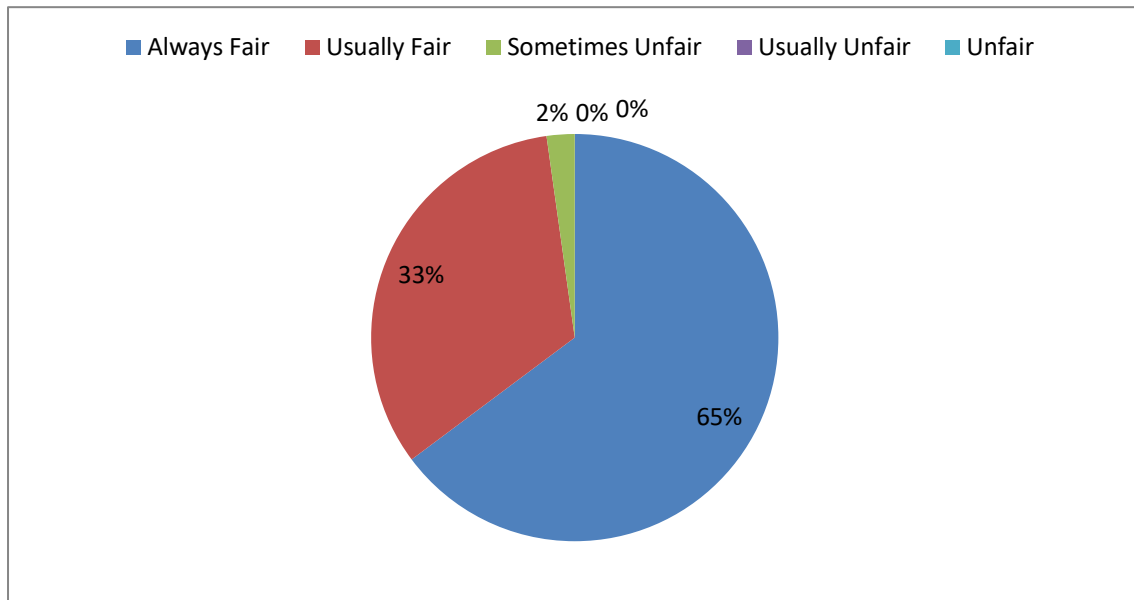

4. Fairness of the internal evaluation process by the teachers.

PRINCIPAL
KRISHNA CHAITANYA INSTITUTE
OF TECHNOLOGY & SCIENCES
Devarajugattu (Village)
Peddaraveedu Midl, Prakasam Dt, A.P.