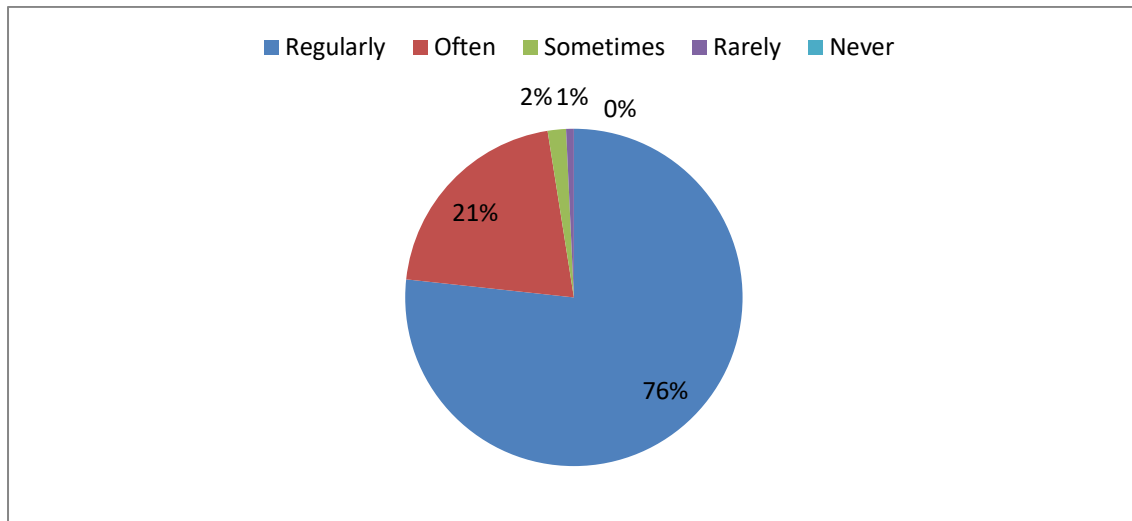

6. The institute takes active interest in promoting internship, student exchange, field visit opportunities for students.