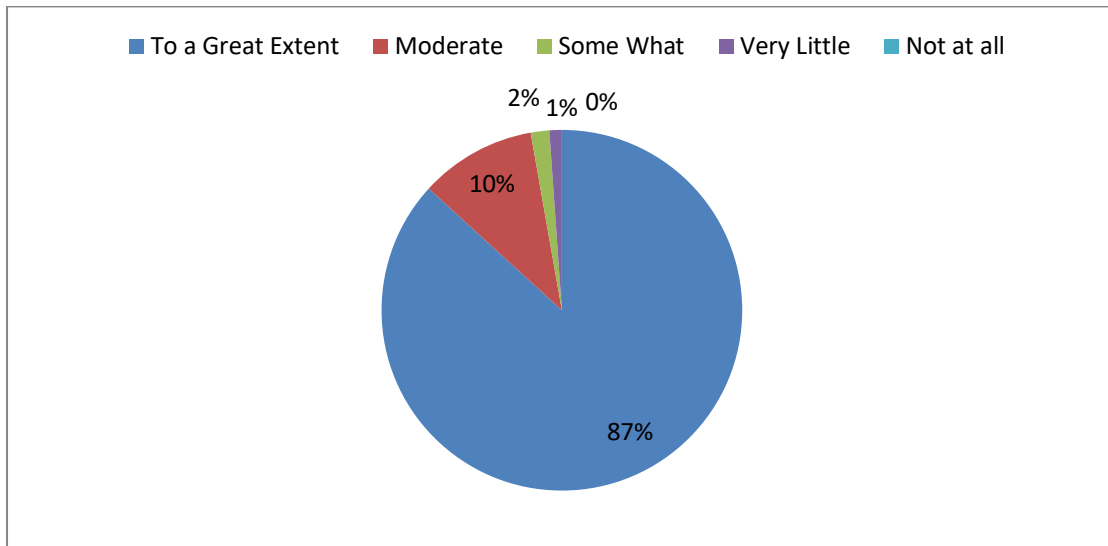

5. Efforts are made by the institute/ teachers to inculcate soft skills, life skills and employability skills to make you ready for the world of work.