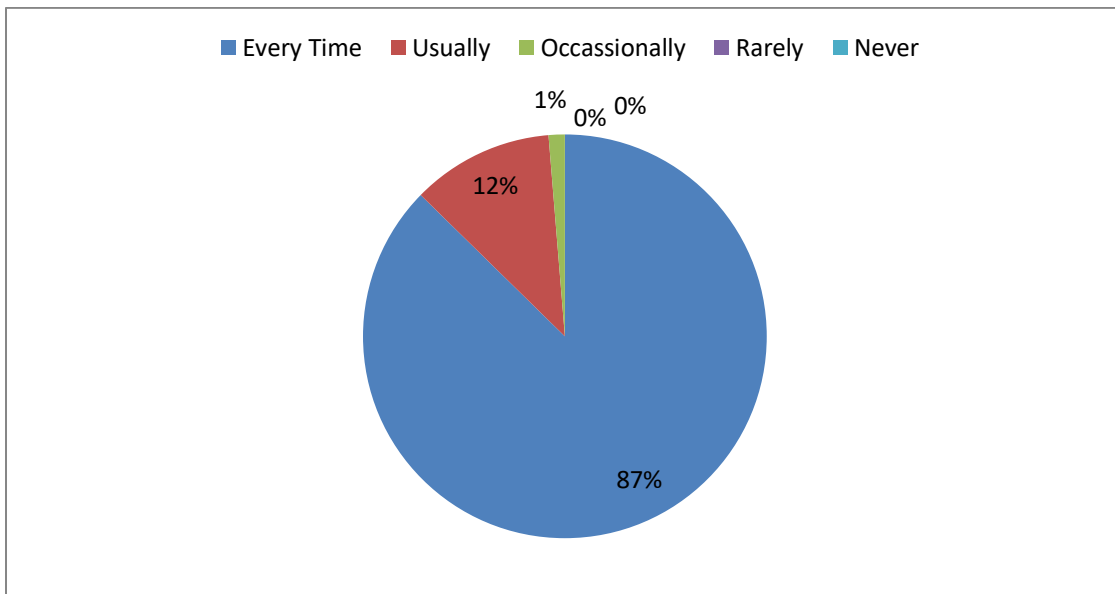

2. Teachers inform you about your expected competencies, course outcomes and programme outcomes.

[Handwritten Signature]
PRINCIPAL
KRISHNA CHAITANYA INSTITUTE
OF TECHNOLOGY & SCIENCES
Devarajugattu (Village)
Peddaraveedu Midl, Prakasam Dt, A.P.