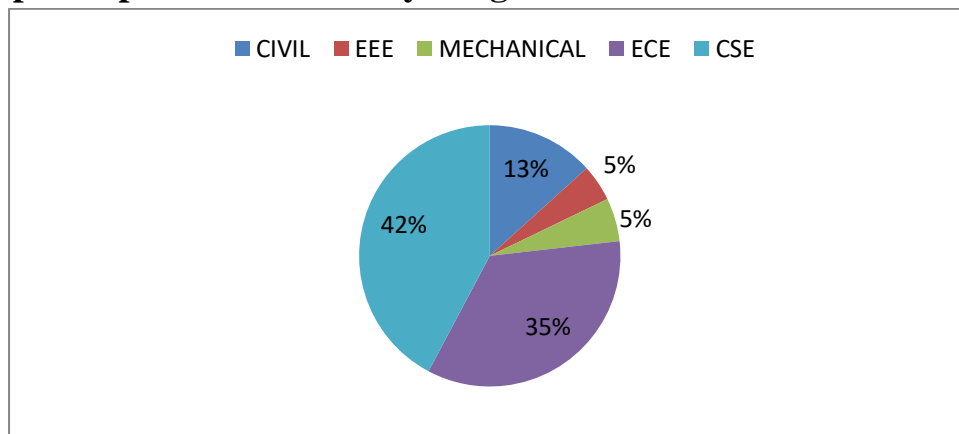

Student Satisfaction Survey : 2020-21

The student Satisfaction Survey was taken following the guidelines issued by NAAC.

Total Number of Students Participated in the Survey: 1082.

The Report of the Survey was given below.

Students participated in the Survey year wise

Students participated in the survey Program wise

PRINCIPAL
KRISHNA CHAITANYA INSTITUTE
OF TECHNOLOGY & SCIENCES
Devarajugattu (Village)
Peddaraveedu Midl, Prakasam Dt, A.P.

1. How much of the syllabus was covered in the class?

2. Teachers inform you about your expected competencies, course outcomes and programme outcomes.

[Handwritten Signature]
PRINCIPAL
KRISHNA CHAITANYA INSTITUTE
OF TECHNOLOGY & SCIENCES
Devarajugattu (Village)
Peddaraveedu Midl, Prakasam Dt, A.P.