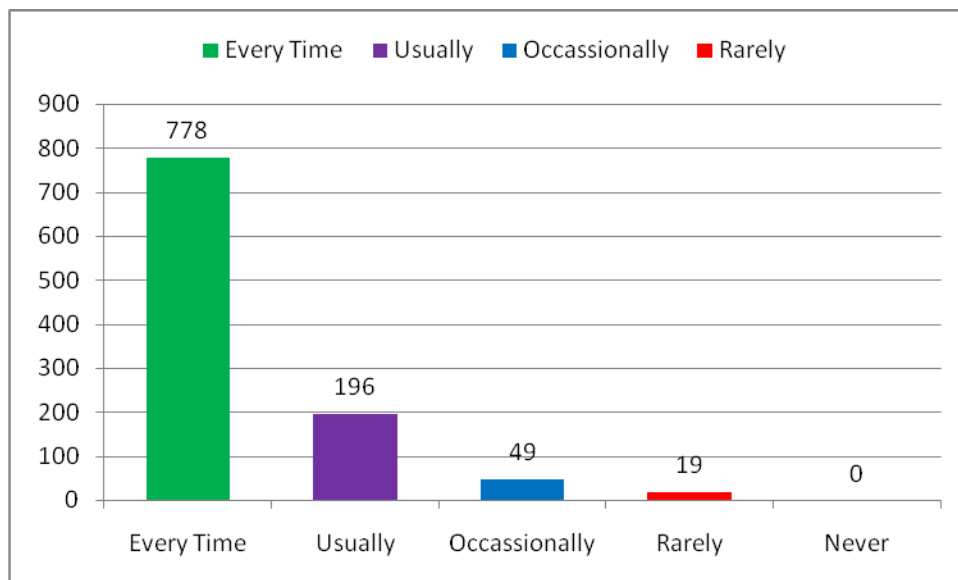

2. Teachers inform you about your expected competencies, course outcomes and programme outcomes.

[Signature]
PRINCIPAL
KRISHNA CHAITANYA INSTITUTE
OF TECHNOLOGY & SCIENCES
Devarajugattu (Village)
Peddaraveedu Mdl, Prakasam Dt, A.P.