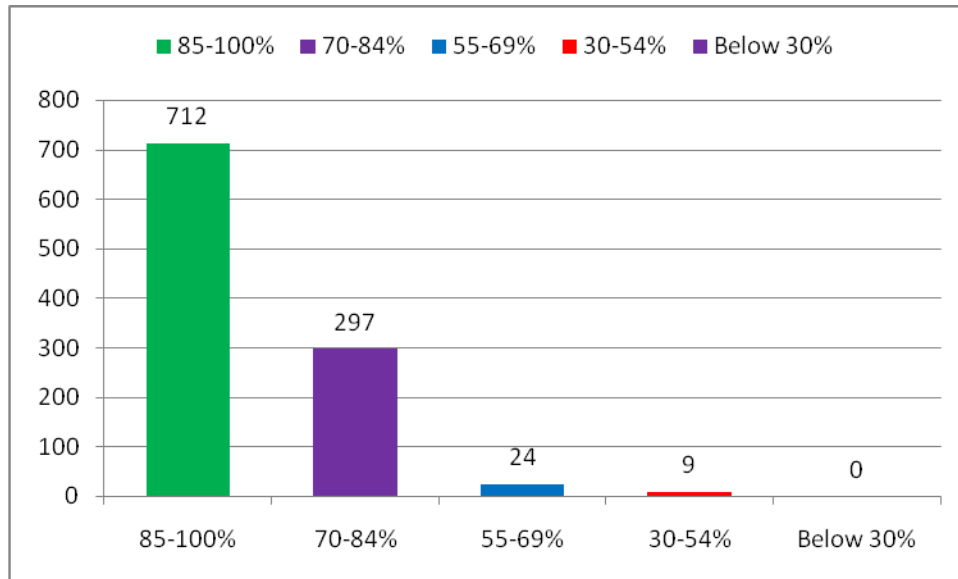

Student Satisfaction Survey : 2019-20

The student Satisfaction Survey was taken following the guidelines issued by NAAC.

Total Number of Students Participated in the Survey: 1042.

The Report of the Survey was given below diagrammatically.

Students participated in the Survey year wise

Students participated in the survey Program wise

PRINCIPAL
KRISHNA CHAITANYA INSTITUTE
OF TECHNOLOGY & SCIENCES
Devarajugattu (Village)
Peddaraveedu Midl, Prakasam Dt, A.P.

1. How much of the syllabus was covered in the class?

2. Teachers inform you about your expected competencies, course outcomes and programme outcomes.

[Signature]
PRINCIPAL
KRISHNA CHAITANYA INSTITUTE
OF TECHNOLOGY & SCIENCES
Devarajugattu (Village)
Peddaraveedu Mdl, Prakasam Dt, A.P.