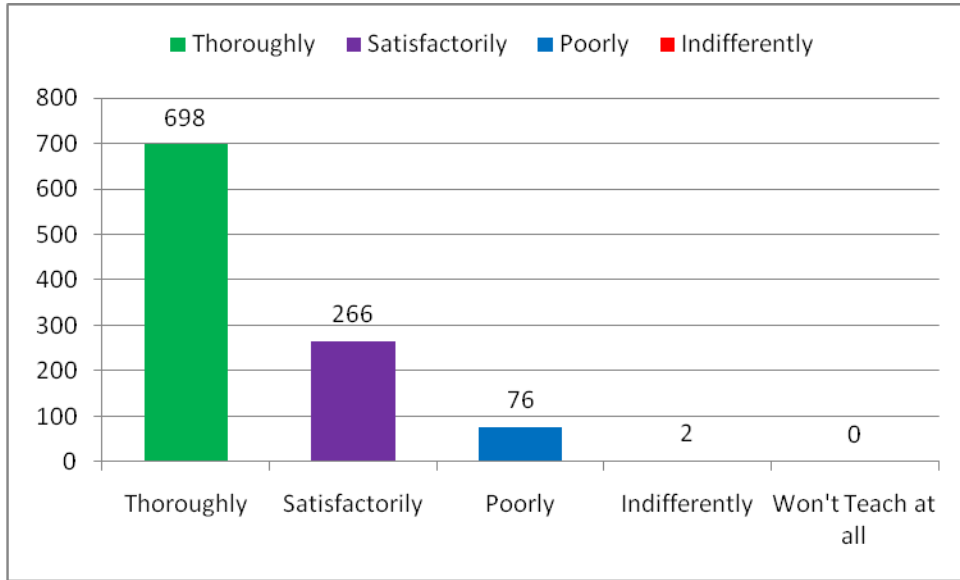

1. How much of the syllabus was covered in the class?

2. Teachers inform you about your expected competencies, course outcomes and programme outcomes.

[Signature]
PRINCIPAL
KRISHNA CHAITANYA INSTITUTE
OF TECHNOLOGY & SCIENCES
Devarajugattu (Village)
Peddaraveedu Mdl, Prakasam Dt, A.P.

3. How well did the teachers prepare for the classes?

4. Fairness of the internal evaluation process by the teachers.

PRINCIPAL
KRISHNA CHAITANYA INSTITUTE
OF TECHNOLOGY & SCIENCES
Devarajugattu (Village)
Peddaraveedu Midl, Prakasam Dt, A.P.