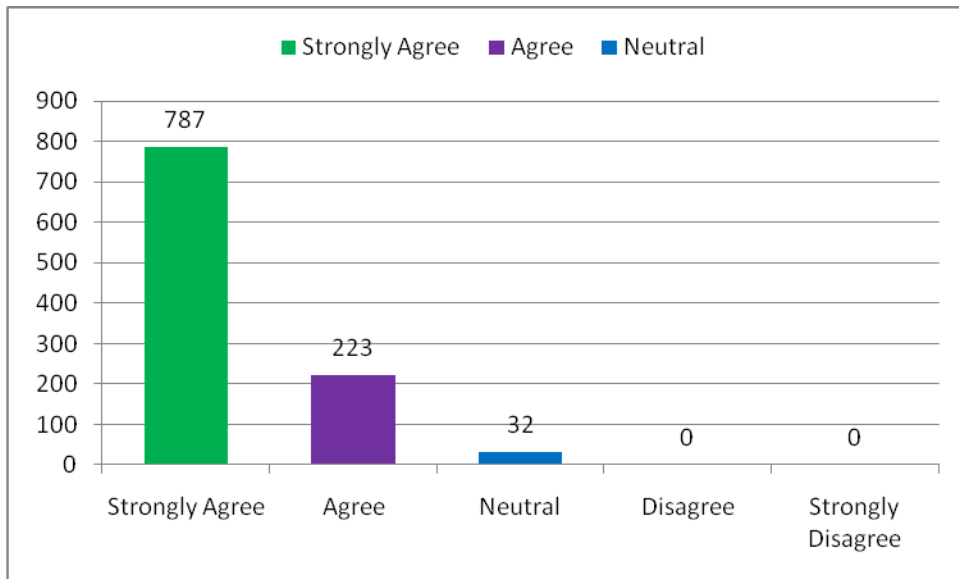

10. The overall quality of teaching-learning process in your institute is very good.

PRINCIPAL
KRISHNA CHAITANYA INSTITUTE
OF TECHNOLOGY & SCIENCES
Devarajugattu (Village)
Peddaraveedu Midl, Prakasam Dt, A.P.