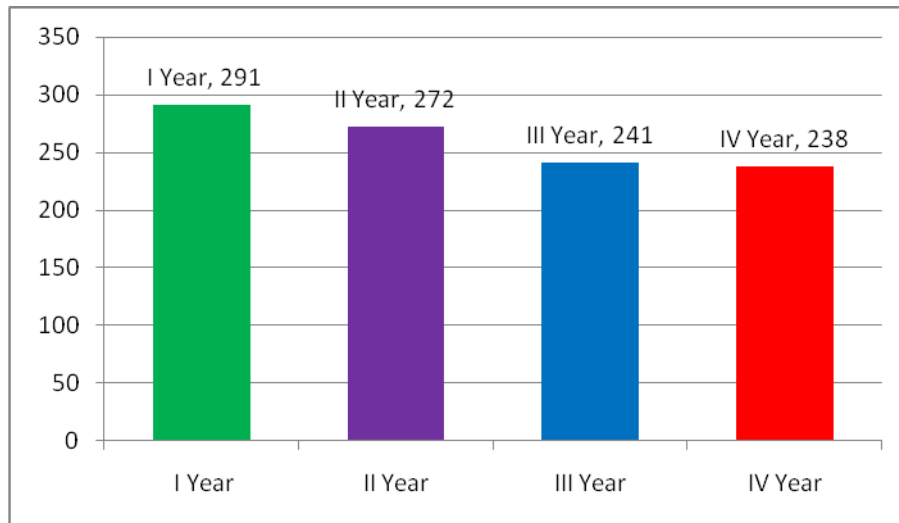

KRISHNA CHAITANYA INSTITUTE OF TECHNOLOGY & SCIENCES

Devarajugattu (Post), Peddaraveedu (Mandal), Prakasam Dist. - 523 320.

(Approved by A.I.C.T.E., New Delhi, & Affiliated to JNTUK, Kakinada)

NAAC ACCREDITED INSTITUTION

Student Satisfaction Survey : 2019-20

The student Satisfaction Survey was taken following the guidelines issued by NAAC.

Total Number of Students Participated in the Survey: 1042.

The Report of the Survey was given below diagrammatically.

Students participated in the Survey year wise