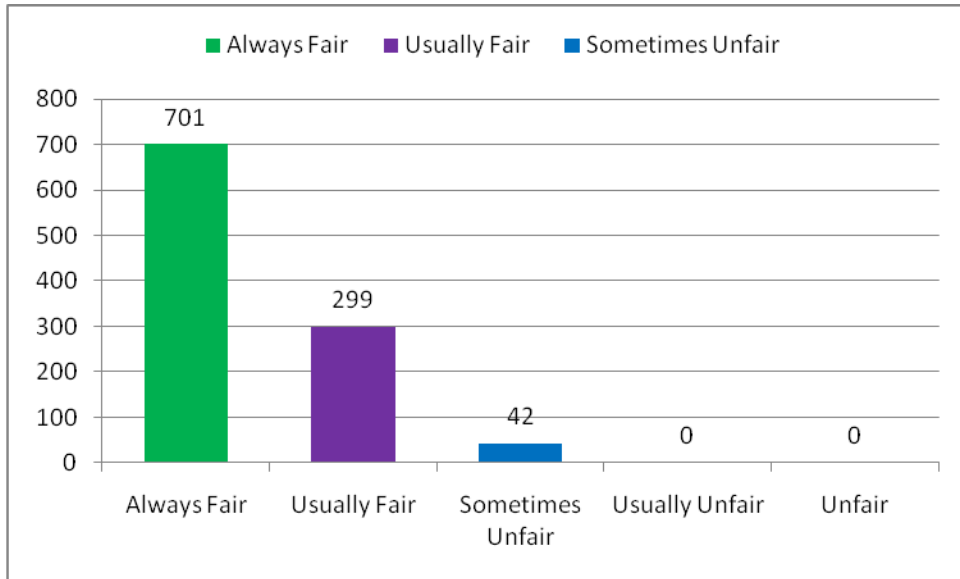

4. Fairness of the internal evaluation process by the teachers.

PRINCIPAL
KRISHNA CHAITANYA INSTITUTE
OF TECHNOLOGY & SCIENCES
Devarajugattu (Village)
Peddaraveedu Midl, Prakasam Dt, A.P.