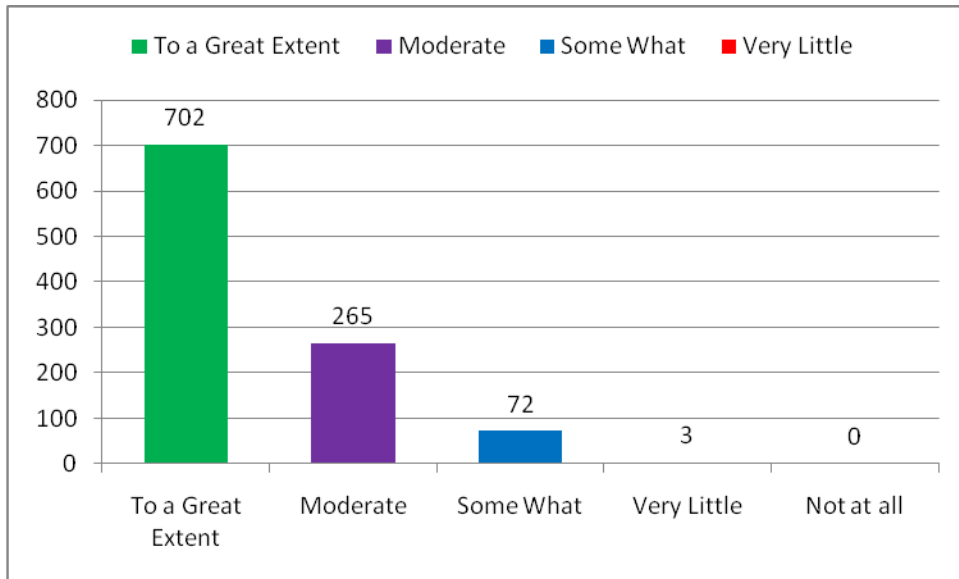

9. How about the training and placement felicities in the Institution