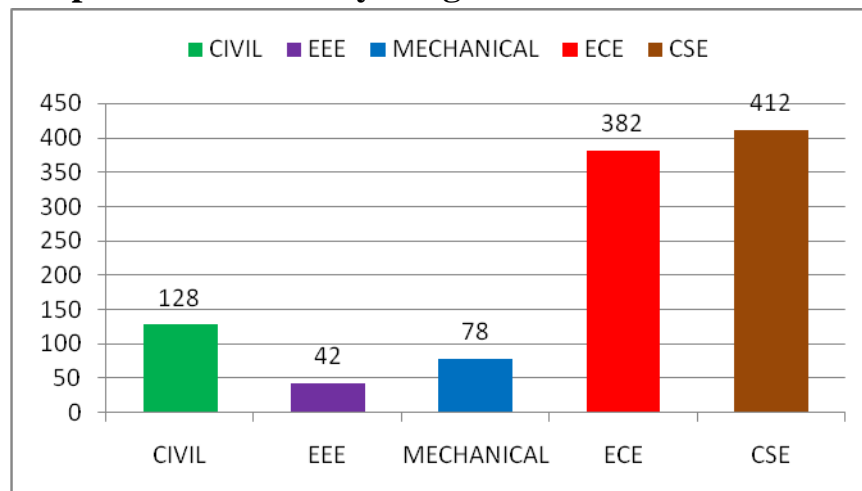

Student Satisfaction Survey : 2019-20

The student Satisfaction Survey was taken following the guidelines issued by NAAC.

Total Number of Students Participated in the Survey: 1042.

The Report of the Survey was given below diagrammatically.

Students participated in the Survey year wise

Students participated in the survey Program wise

PRINCIPAL
KRISHNA CHAITANYA INSTITUTE
OF TECHNOLOGY & SCIENCES
Devarajugattu (Village)
Peddaraveedu Midl, Prakasam Dt, A.P.

1. How much of the syllabus was covered in the class?

2. Teachers inform you about your expected competencies, course outcomes and programme outcomes.

[Signature]
PRINCIPAL
KRISHNA CHAITANYA INSTITUTE
OF TECHNOLOGY & SCIENCES
Devarajugattu (Village)
Peddaraveedu Mdl, Prakasam Dt, A.P.