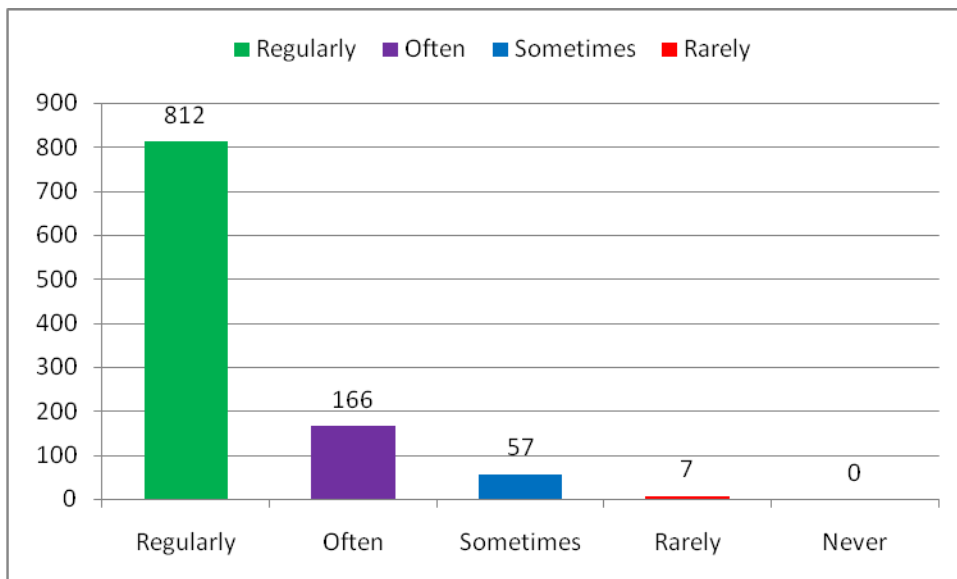

6. The institute takes active interest in promoting internship, student exchange, field visit opportunities for students.

Handwritten signature
PRINCIPAL
KRISHNA CHAITANYA INSTITUTE
OF TECHNOLOGY & SCIENCES
Devarajugattu (Village)
Peddaraveedu Midl, Prakasam Dt, A.P.