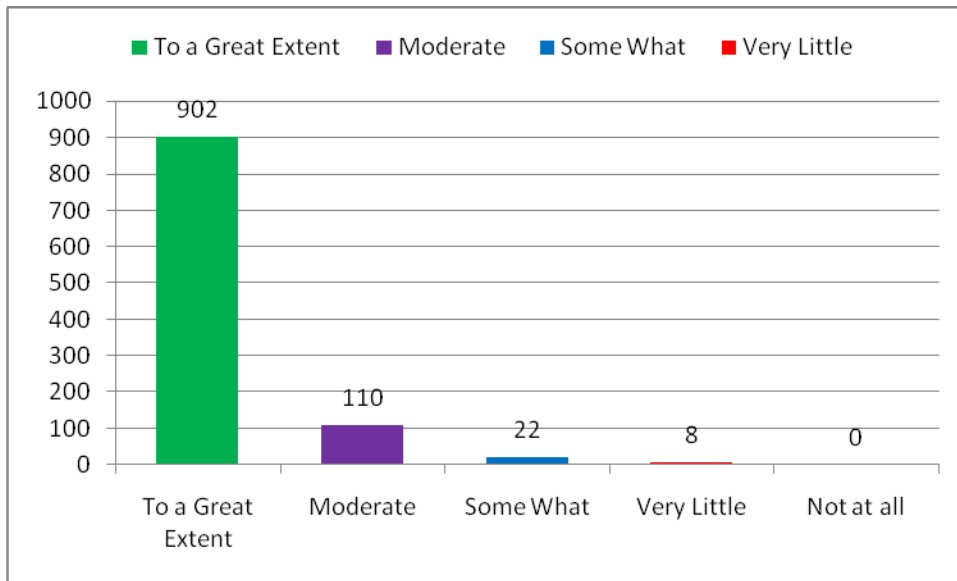

5. Efforts are made by the institute/ teachers to inculcate soft skills, life skills and employability skills to make you ready for the world of work.