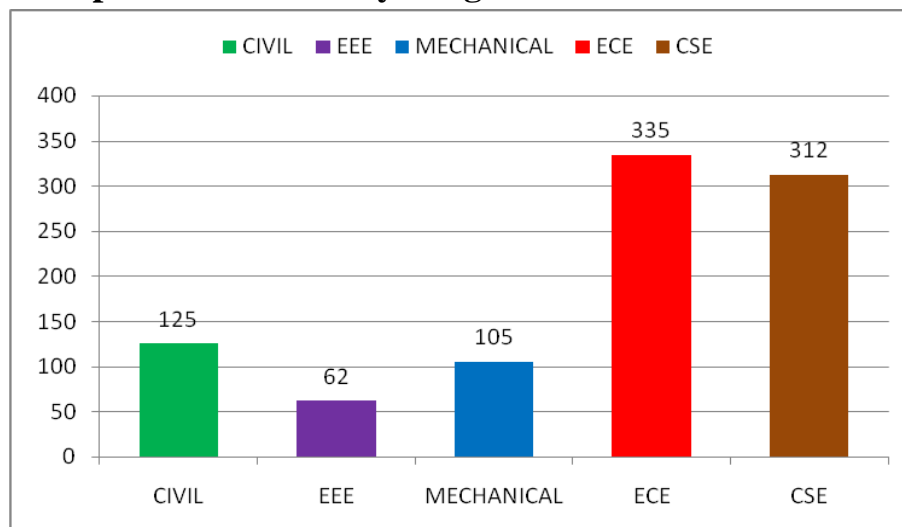

Student Satisfaction Survey : 2018-19

The student Satisfaction Survey was taken following the guidelines issued by NAAC.

Total Number of Students Participated in the Survey: 939.

The Report of the Survey was given below diagrammatically

Students participated in the Survey year wise

Students participated in the survey Program wise

PRINCIPAL
KRISHNA CHAITANYA INSTITUTE
OF TECHNOLOGY & SCIENCES
Devarajugattu (Village)
Peddaraveedu Midl, Prakasam Dt, A.P.