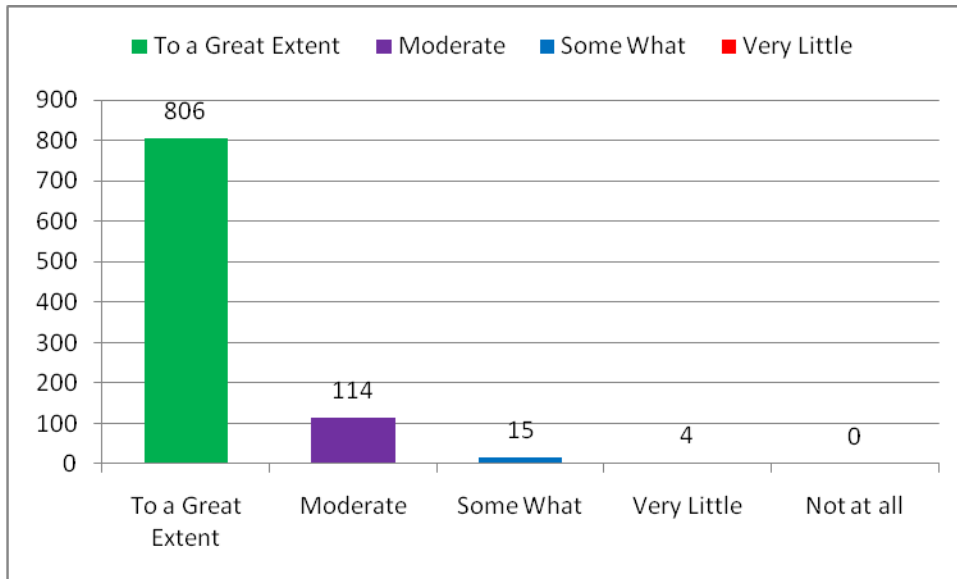

9. How about the training and placement felicities in the Institution