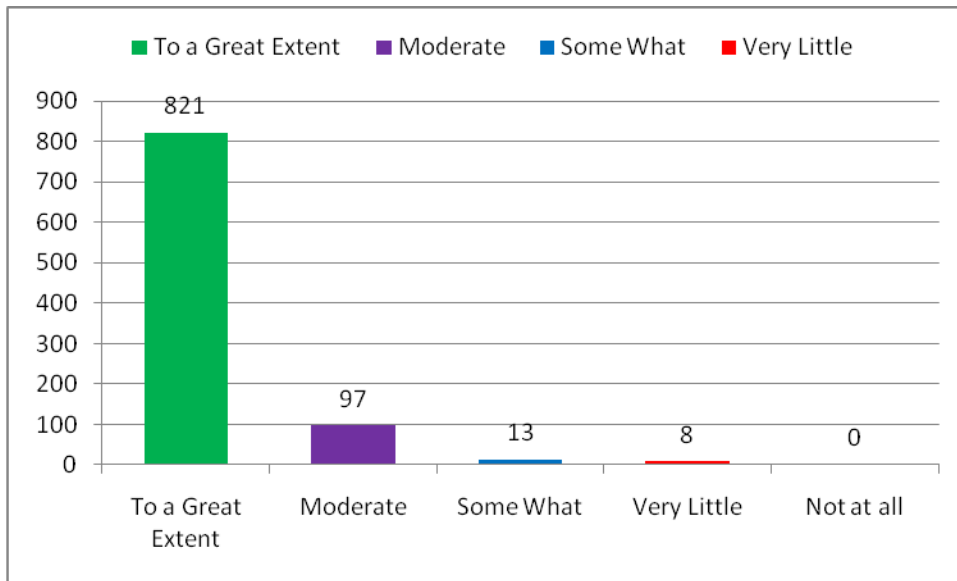

5. Efforts are made by the institute/ teachers to inculcate soft skills, life skills and employability skills to make you ready for the world of work.