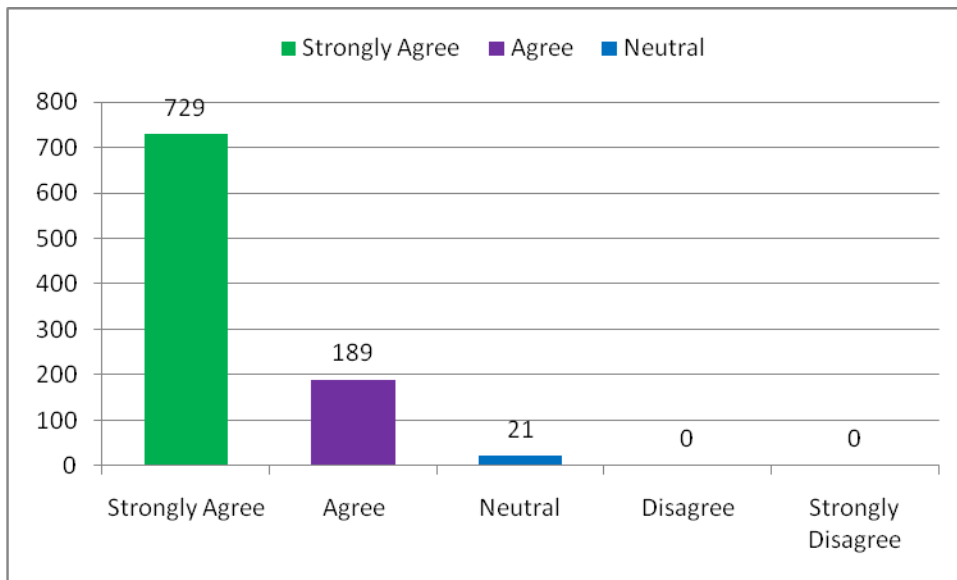

10. The overall quality of teaching-learning process in your institute is very good.

PRINCIPAL
SRISHNA CHAITANYA INSTITUTE
OF TECHNOLOGY & SCIENCES
Devarajugattu (Village)
Peddaraveedu MdL, Prakasam Dt, A.P.