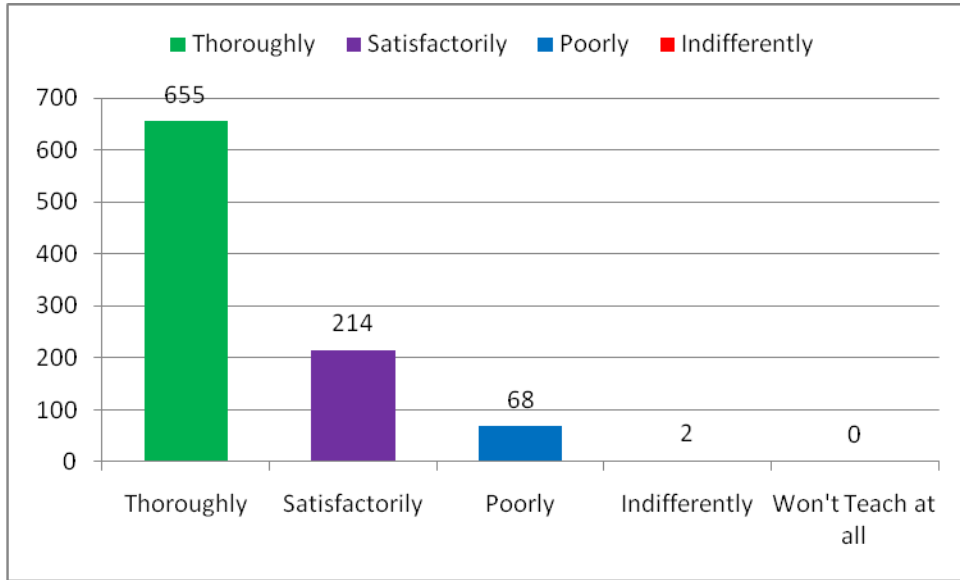

3. How well did the teachers prepare for the classes?