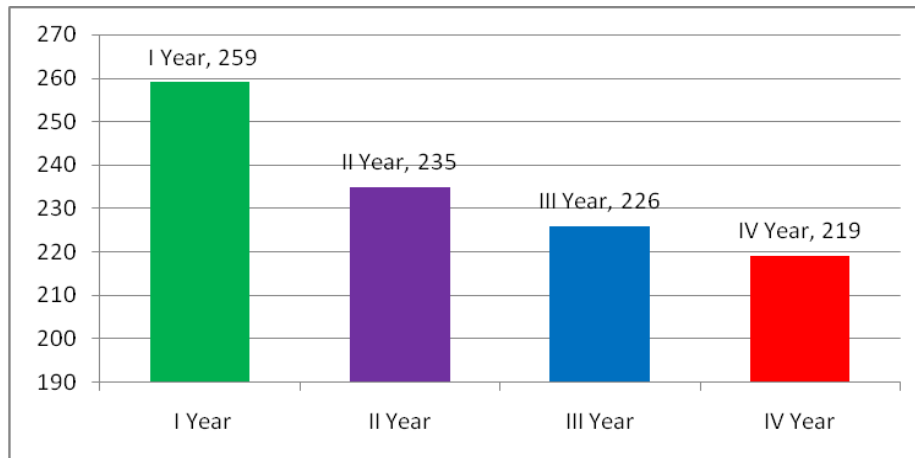

KRISHNA CHAITANYA INSTITUTE OF TECHNOLOGY & SCIENCES

Devarajugattu (Post), Peddaraveedu (Mandal), Prakasam Dist. - 523 320.

(Approved by A.I.C.T.E., New Delhi, & Affiliated to JNTUK, Kakinada)

NAAC ACCREDITED INSTITUTION

Student Satisfaction Survey : 2018-19

The student Satisfaction Survey was taken following the guidelines issued by NAAC.

Total Number of Students Participated in the Survey: 939.

The Report of the Survey was given below diagrammatically

Students participated in the Survey year wise