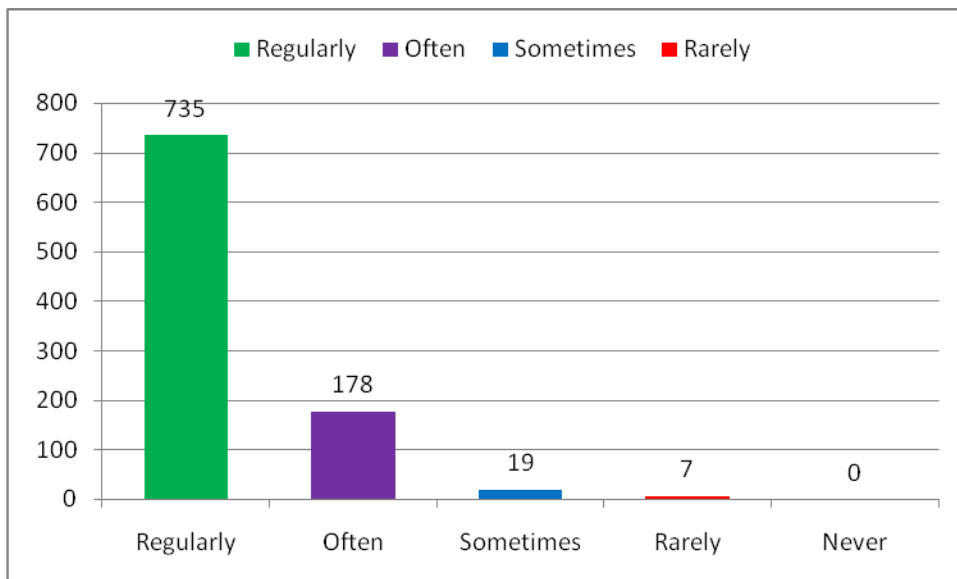

6. The institute takes active interest in promoting internship, student exchange, field visit opportunities for students.

[Signature]
PRINCIPAL
GRISHNA CHAITANYA INSTITUTE
OF TECHNOLOGY & SCIENCES
Devarajugattu (Village)
Peddaraveedu Midl, Prakasam Dt, A.P.