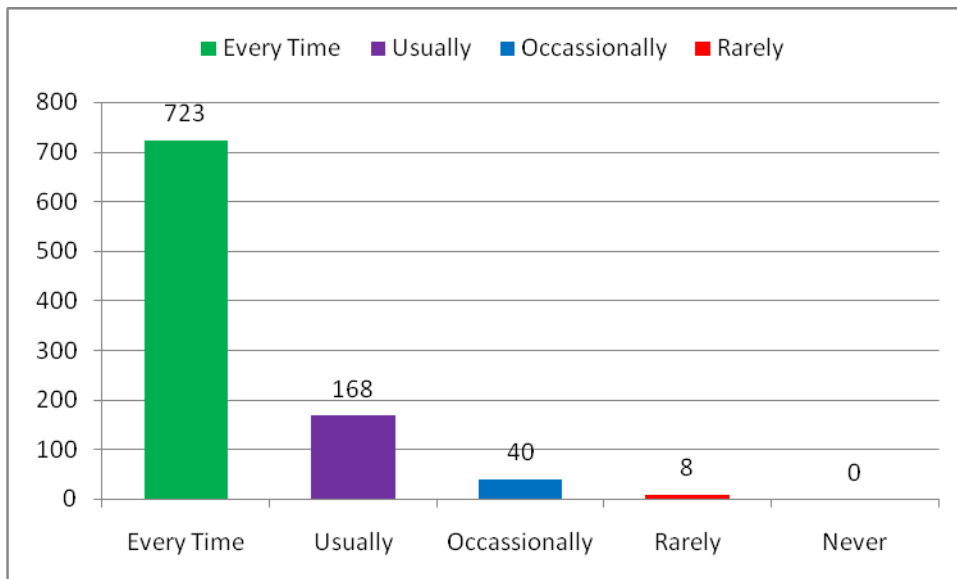

2. Teachers inform you about your expected competencies, course outcomes and programme outcomes.

Handwritten Signature
PRINCIPAL
SRISHNA CHAITANYA INSTITUTE
OF TECHNOLOGY & SCIENCES
Devarajugattu (Village)
Peddaraveedu Midl, Prakasam Dt, A.P.