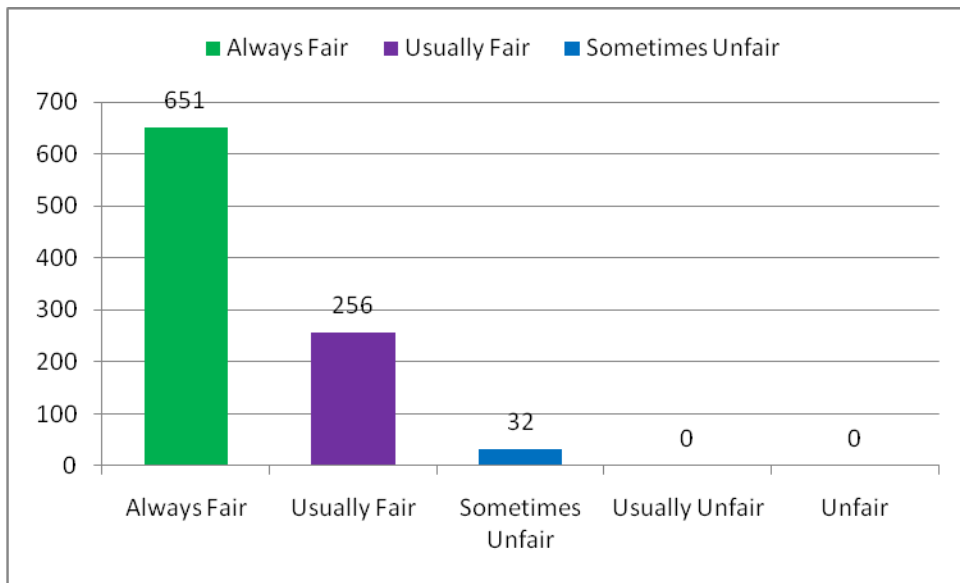

4. Fairness of the internal evaluation process by the teachers.

[Handwritten Signature]
PRINCIPAL
KRISHNA CHAITANYA INSTITUTE
OF TECHNOLOGY & SCIENCES
Devarajugattu (Village)
Peddaraveedu Midl, Prakasam Dt, A.P.