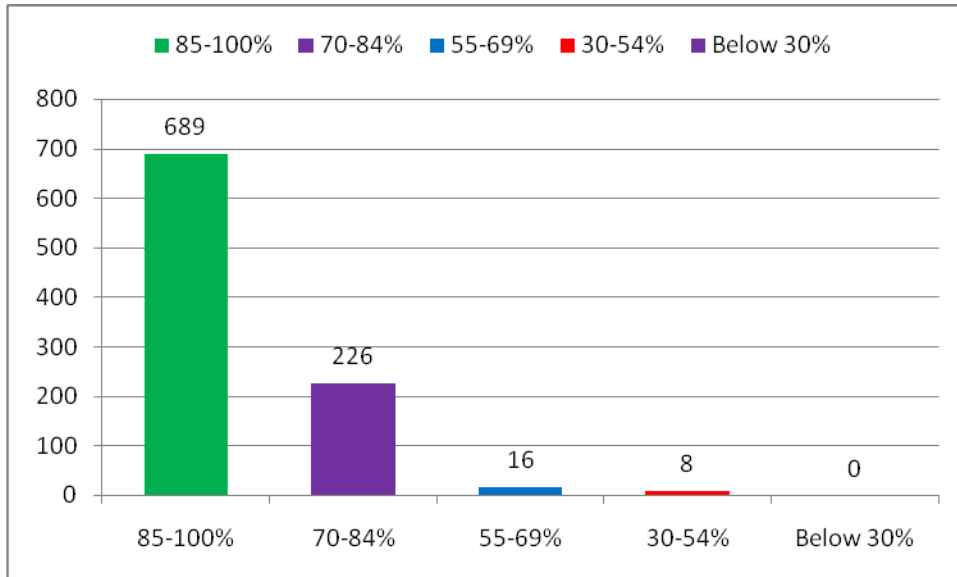

Student Satisfaction Survey : 2018-19

The student Satisfaction Survey was taken following the guidelines issued by NAAC.

Total Number of Students Participated in the Survey: 939.

The Report of the Survey was given below diagrammatically

Students participated in the Survey year wise

Students participated in the survey Program wise

PRINCIPAL
KRISHNA CHAITANYA INSTITUTE
OF TECHNOLOGY & SCIENCES
Devarajugattu (Village)
Peddaraveedu Midl, Prakasam Dt, A.P.

1. How much of the syllabus was covered in the class?

2. Teachers inform you about your expected competencies, course outcomes and programme outcomes.

Handwritten Signature
PRINCIPAL
SRISHNA CHAITANYA INSTITUTE
OF TECHNOLOGY & SCIENCES
Devarajugattu (Village)
Peddaraveedu Midl, Prakasam Dt, A.P.