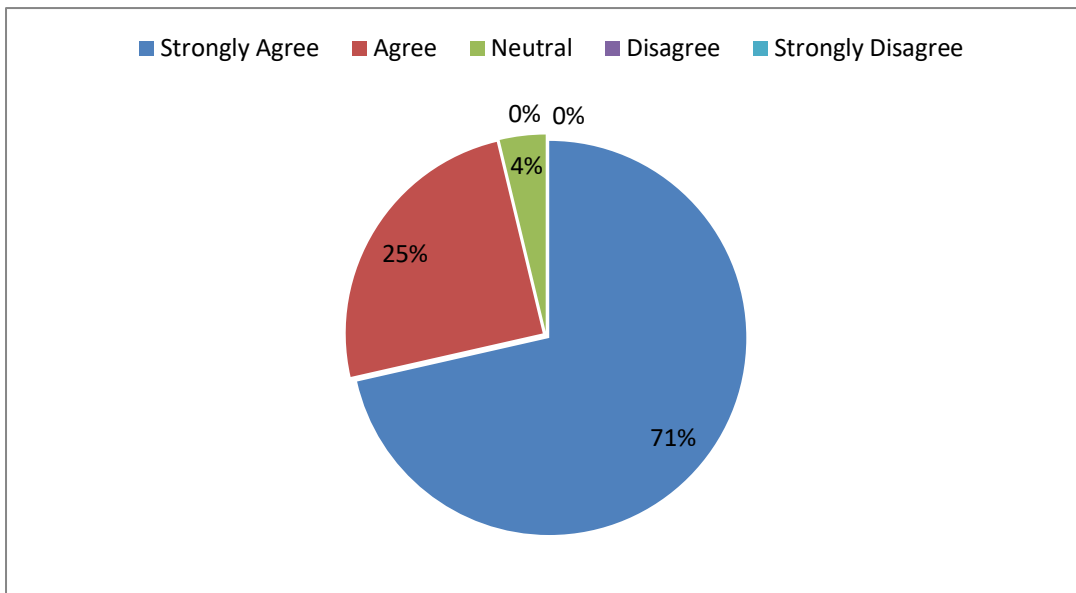

10. The overall quality of teaching-learning process in your institute is very good.

[Handwritten Signature]
PRINCIPAL
KRISHNA CHAITANYA INSTITUTE
OF TECHNOLOGY & SCIENCES
Devarajugattu (Village)
Peddaraveedu Midl. Prakasam Dt., A.P.