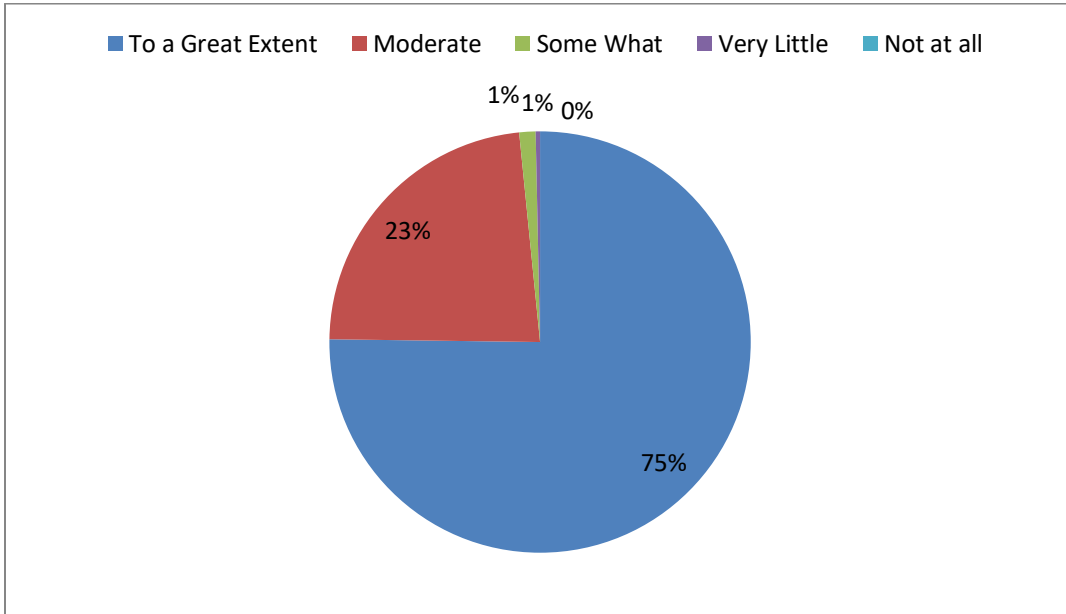

5. Efforts are made by the institute/ teachers to inculcate soft skills, life skills and employability skills to make you ready for the world of work.