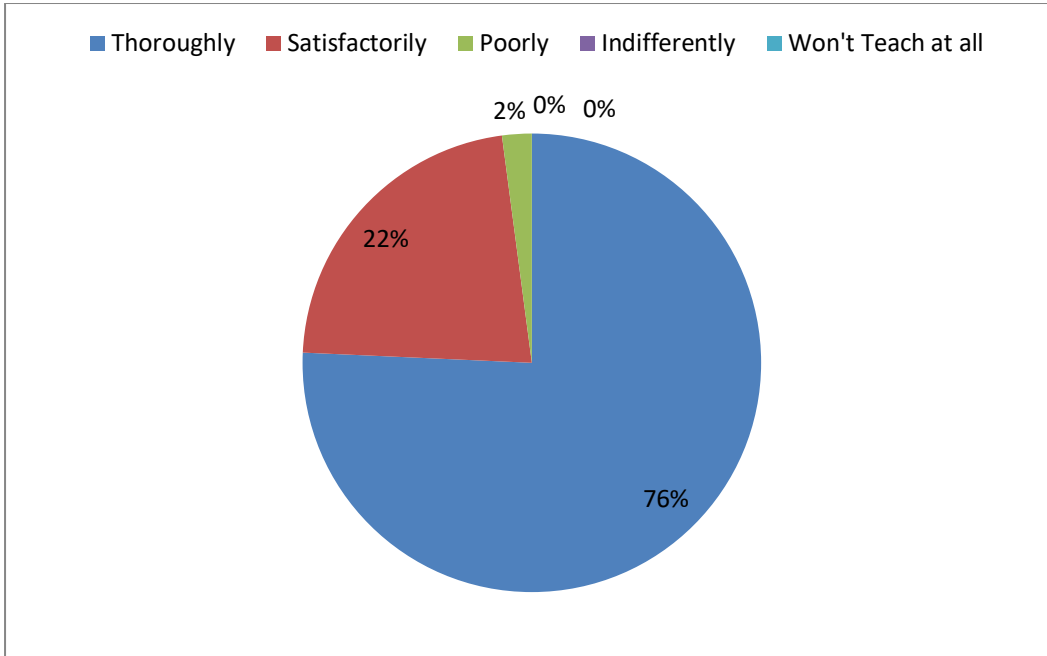

3. How well did the teachers prepare for the classes?