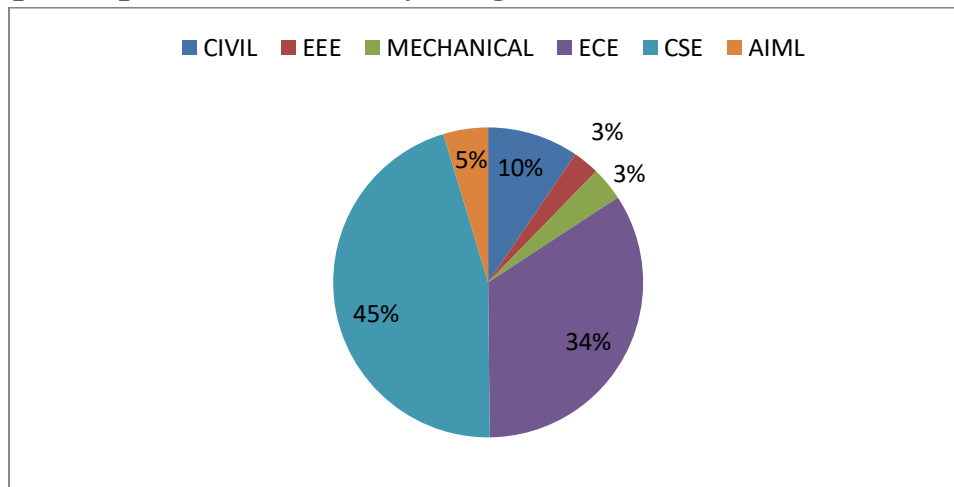

Student Satisfaction Survey : 2021-22

The student Satisfaction Survey was taken as per the guidelines of NAAC.

Total Number of Students Participated: 1198.

The Statistics of the Survey was given below.

Students participated in the Survey year wise

Students participated in the survey Program wise

PRINCIPAL
KRISHNA CHAITANYA INSTITUTE
OF TECHNOLOGY & SCIENCES
Devarajugattu (Village)
Peddaraveedu MdL, Prakasam Dt., A.P.

1. How much of the syllabus was covered in the class?