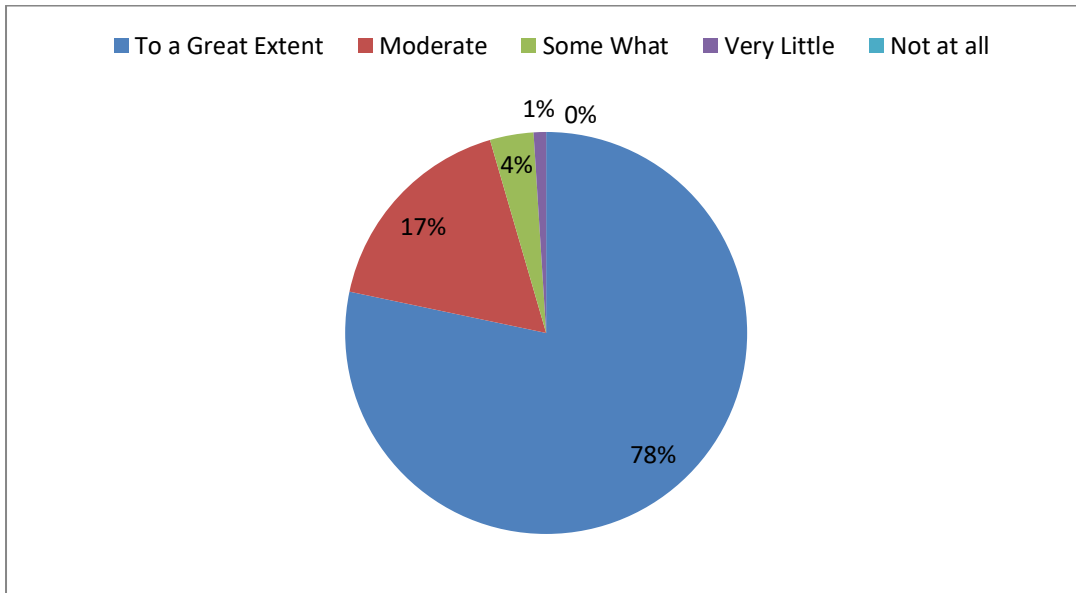

9. The teaching and mentoring process in your institution facilitates you in cognitive, social and emotional growth.