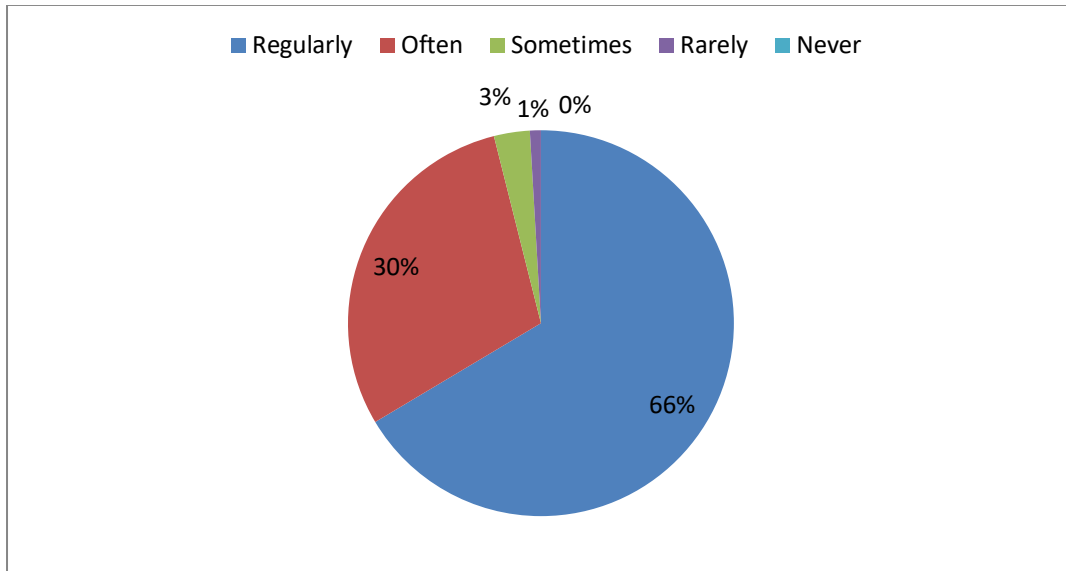

6. The institute takes active interest in promoting internship, student exchange, field visit opportunities for students.

[Handwritten Signature]
PRINCIPAL
KRISHNA CHAITANYA INSTITUTE
OF TECHNOLOGY & SCIENCES
Devarajugattu (Village)
Peddaraveedu Midl. Prakasam Dt., A.P.