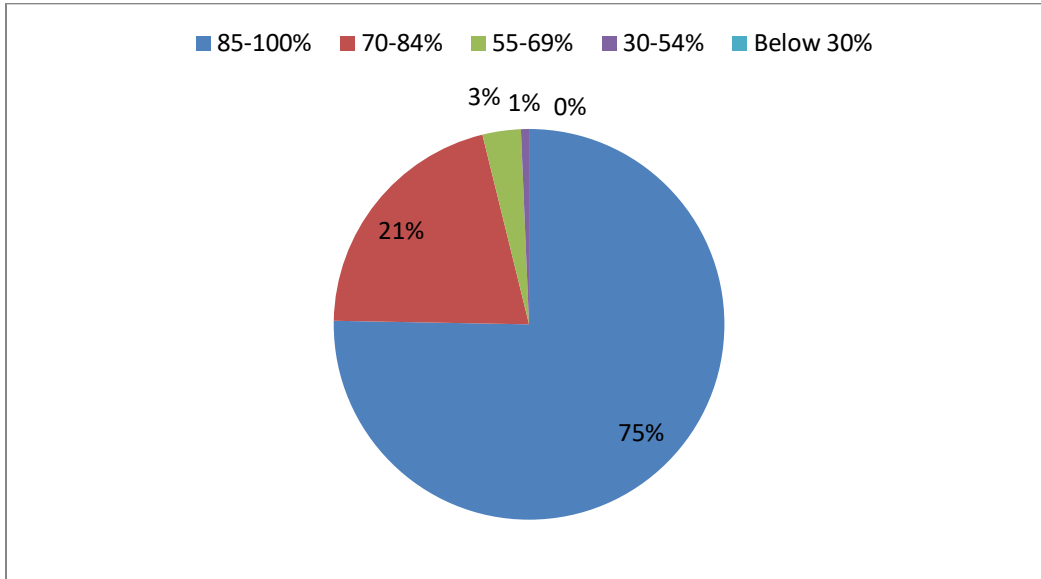

Student Satisfaction Survey : 2021-22

The student Satisfaction Survey was taken as per the guidelines of NAAC.

Total Number of Students Participated: 1198.

The Statistics of the Survey was given below.

Students participated in the Survey year wise

Students participated in the survey Program wise

PRINCIPAL
KRISHNA CHAITANYA INSTITUTE
OF TECHNOLOGY & SCIENCES
Devarajugattu (Village)
Peddaraveedu MdL, Prakasam Dt., A.P.

1. How much of the syllabus was covered in the class?