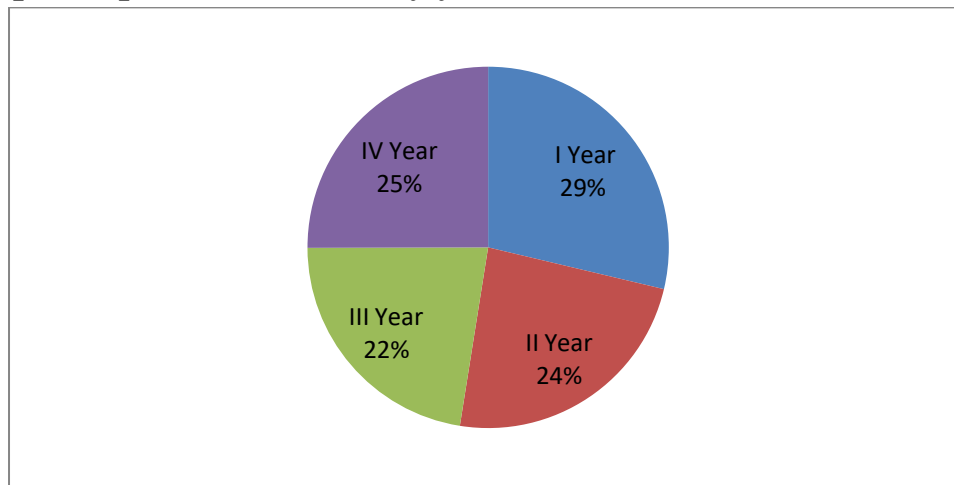

Student Satisfaction Survey : 2021-22

The student Satisfaction Survey was taken as per the guidelines of NAAC.

Total Number of Students Participated: 1198.

The Statistics of the Survey was given below.

Students participated in the Survey year wise