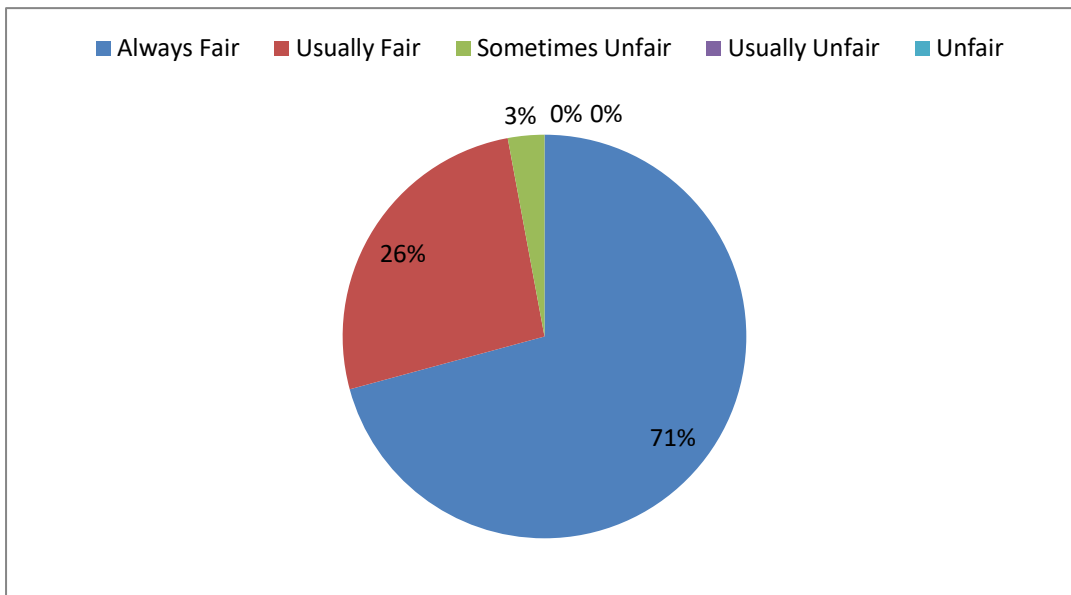

4. Fairness of the internal evaluation process by the teachers.

PRINCIPAL
KRISHNA CHAITANYA INSTITUTE
OF TECHNOLOGY & SCIENCES
Devarajugattu (Village)
Peddaraveedu Mdl, Prakasam Dt, A.P.