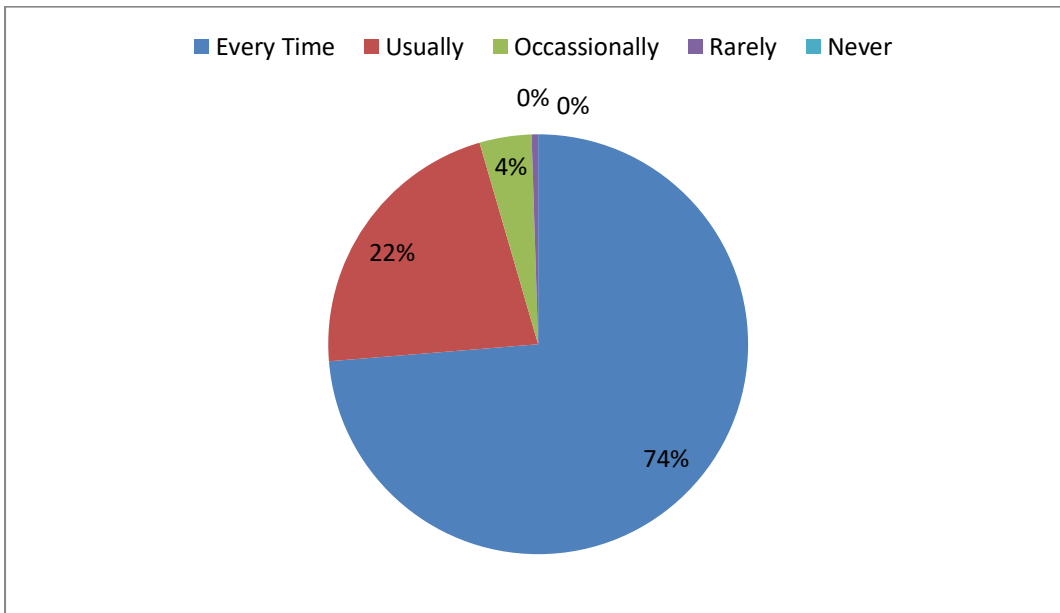

2. Teachers inform you about your expected competencies, course outcomes and programme outcomes.

[Handwritten Signature]
PRINCIPAL
KRISHNA CHAITANYA INSTITUTE
OF TECHNOLOGY & SCIENCES
Devarajugattu (Village)
Peddaraveedu Midl. Prakasam Dt. A.P.